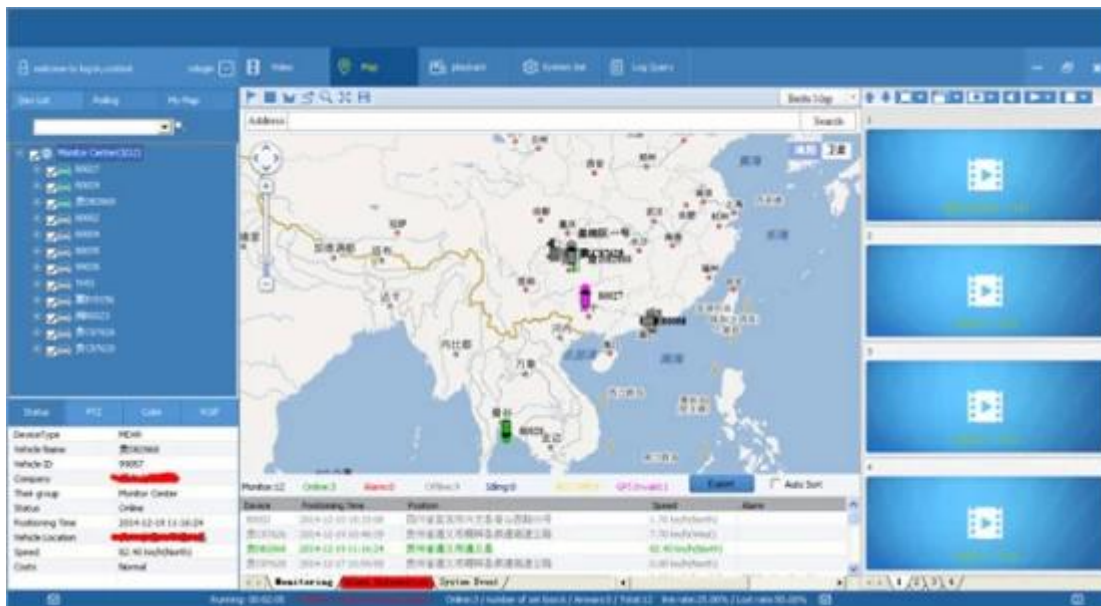

Кмсвб в мобильном телефоне.

Все в ладони

Мониторинг в реальном времени с помощью мобильного телефона-поддержка iPhone, Android, система iPad