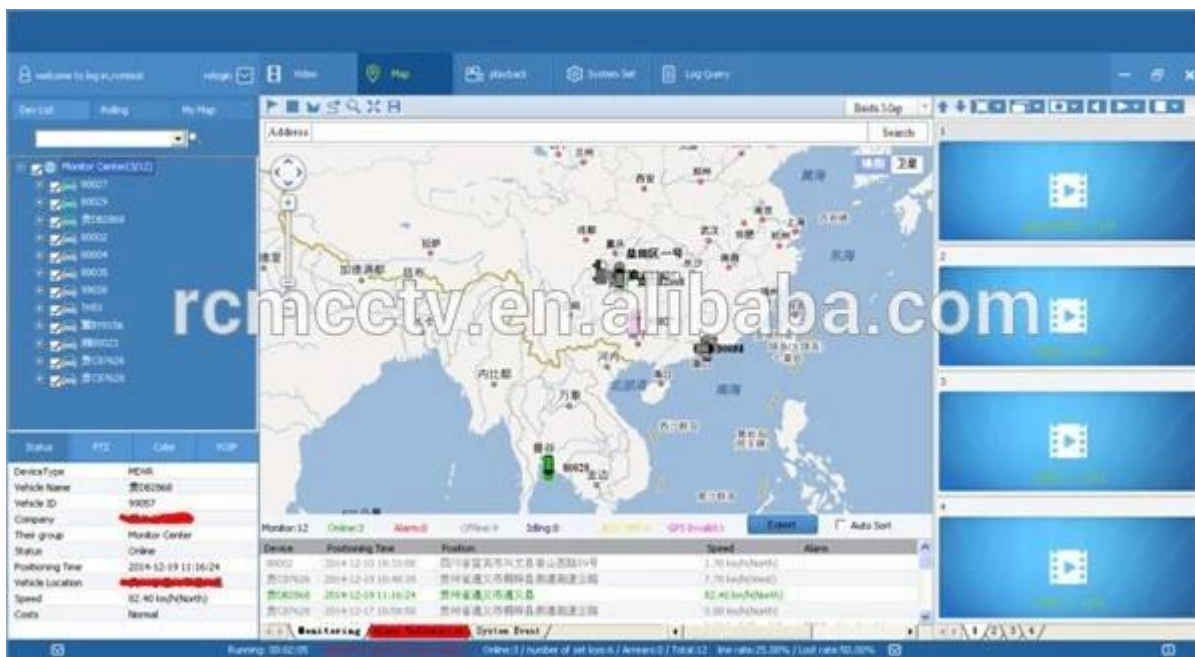

Программное обеспечение Реальный случай Richmor приложение