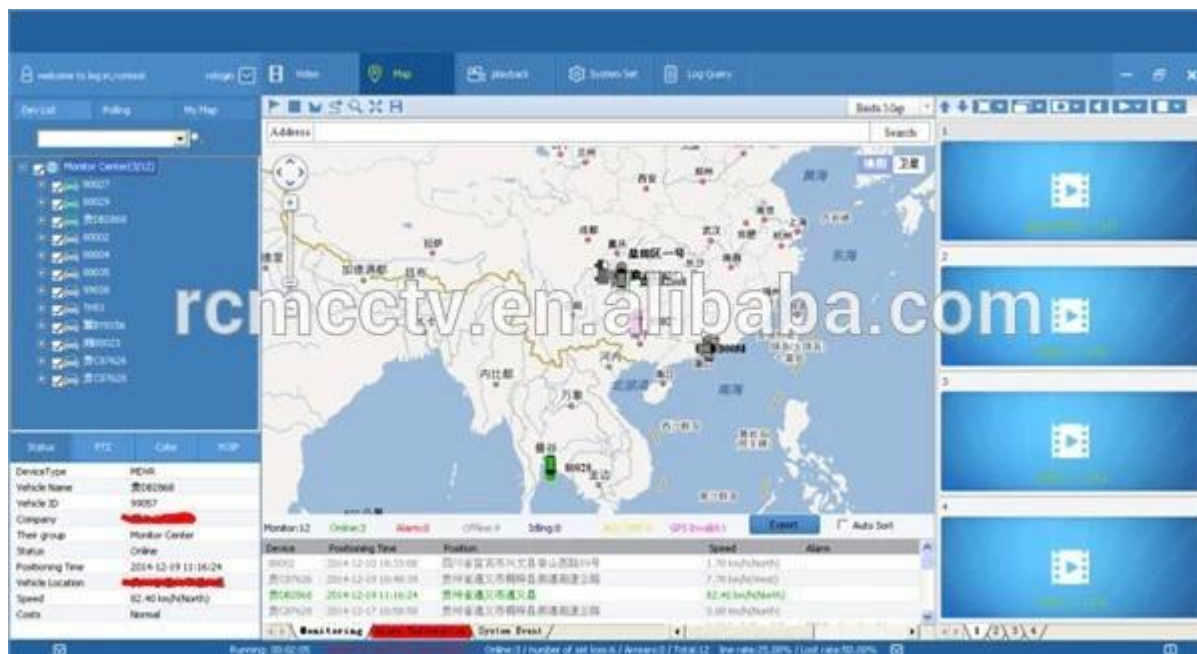

Плапрограммный интерфейс user