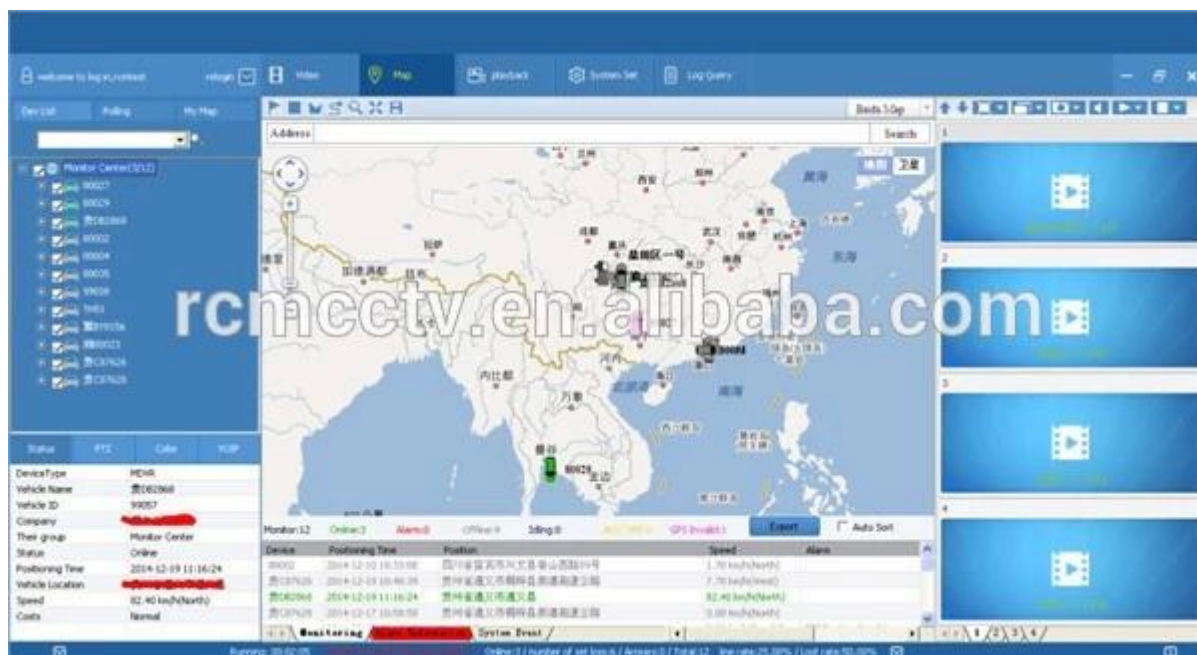

программный интерфейс уеrФактический случай Richmor