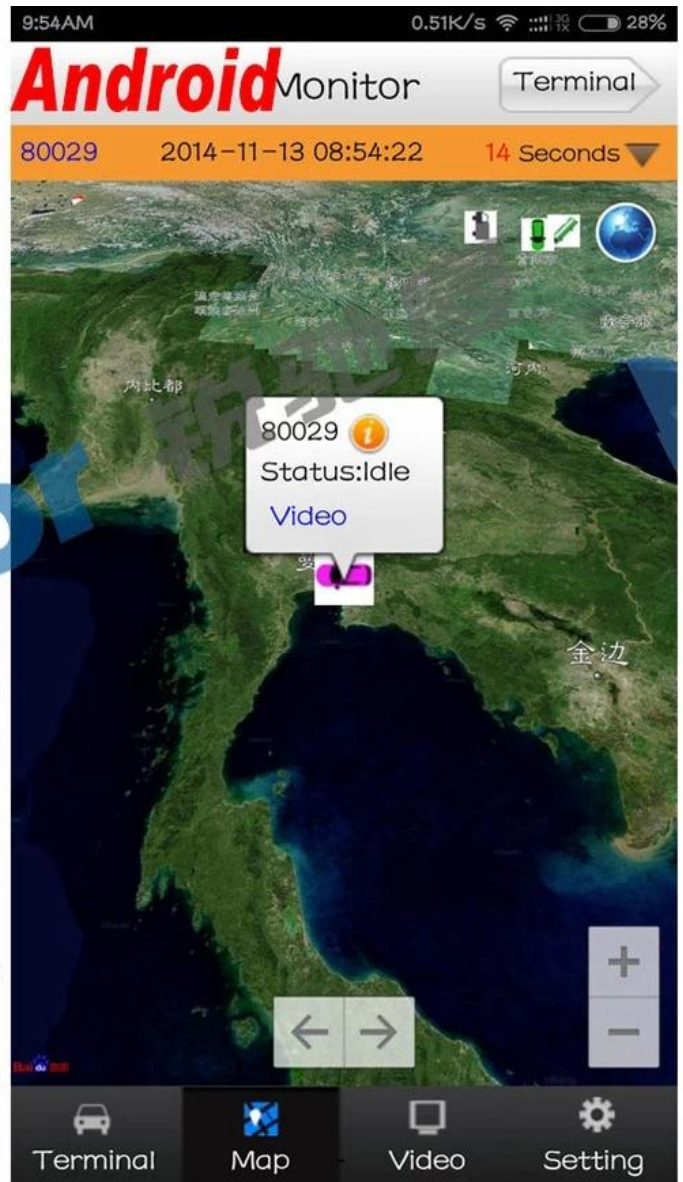

Монитор приложений для Android/iOS

Серверный программный интерфейс

Index	Vehicle	Total Mileage (KM)	Begin Time	Start Mileage (KM)	Start Position	End Time	End Mileage (KM)
1	粤EX3114	174.88	2016-01-08 09:03:32	22.95	22.534264, 114.006444	2016-01-08 16:25:41	157.83
2	粤EX3130	202.07	2016-01-08 07:33:17	18.1	22.884299, 112.892602	2016-01-08 16:25:28	171.57
3	24012	277.42	2016-01-08 07:09:55	23.41	23.369582, 116.675227	2016-01-08 14:57:24	300.83
4	冀A76248	97.4	2016-01-08 00:00:25	299.97	41.572489, 118.786245	2016-01-08 09:42:39	41.09
5	24023	0	2016-01-08 00:00:07	16.26	37.758759, 120.731127	2016-01-08 16:19:07	16.26
6	鲁QW5387	416.36	2016-01-08 06:09:54	96.66	35.461432, 117.643793	2016-01-08 16:20:11	92.83
7	鲁J81712	120.98	2016-01-08 04:48:40	26.51	35.876478, 117.681941	2016-01-08 14:25:07	144.92
8	粤HG5250	45.81	2016-01-08 00:00:03	139.13	22.654394, 112.498593	2016-01-08 16:15:15	115.82
9	粤HG5153	40.61	2016-01-08 00:00:27	92	22.654197, 112.497665	2016-01-08 16:11:28	73.72
10	粤HG5368	111.72	2016-01-08 00:00:15	145.61	22.654321, 112.498645	2016-01-08 16:24:48	93.9
11	粤HG5010	52.02	2016-01-08 00:00:10	93.24	22.854234, 112.497795	2016-01-08 16:15:55	57.92
12	鲁AA3683	655.08	2016-01-08 00:00:29	354.36	35.950643, 117.659700	2016-01-08 16:24:44	1009.74
13	24058	224.42	2016-01-08 07:00:58	44.57	37.949788, 118.844070	2016-01-08 16:17:34	60.4
14	28999	2.36	2016-01-08 13:13:09	17.6	28.734420, 121.235847	2016-01-08 13:57:27	19.81
15	01568	369.29	2016-01-08 00:00:54	51.04	33.733305, 115.866921	2016-01-08 16:03:58	420.33

Приложения