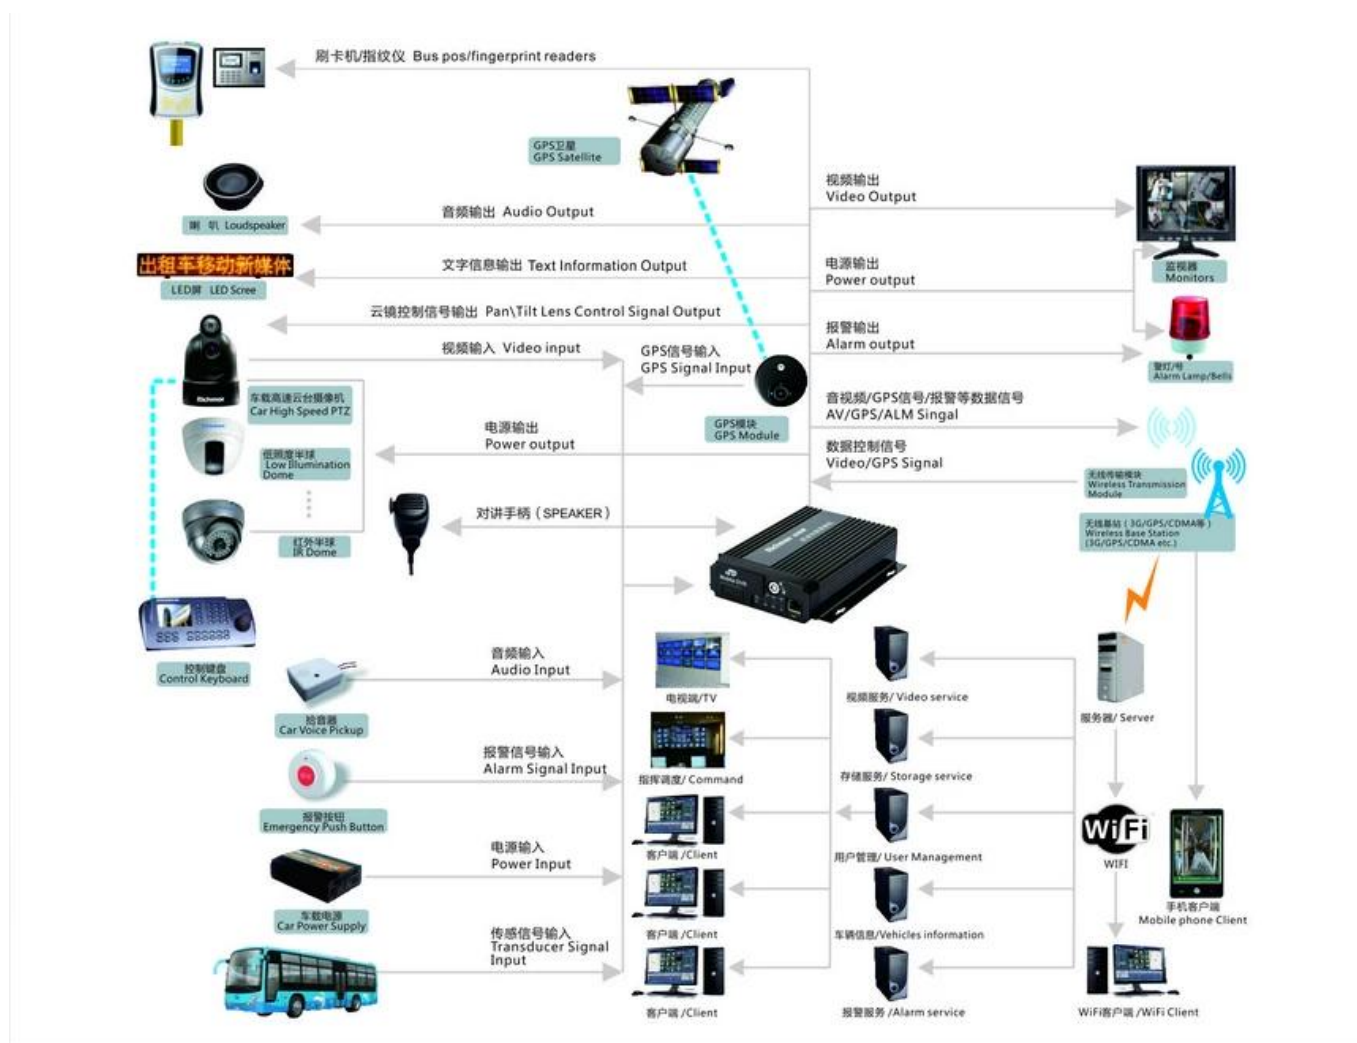

Приложения

Другие связанные с мобильными устройствами Цифровые видеоприборы