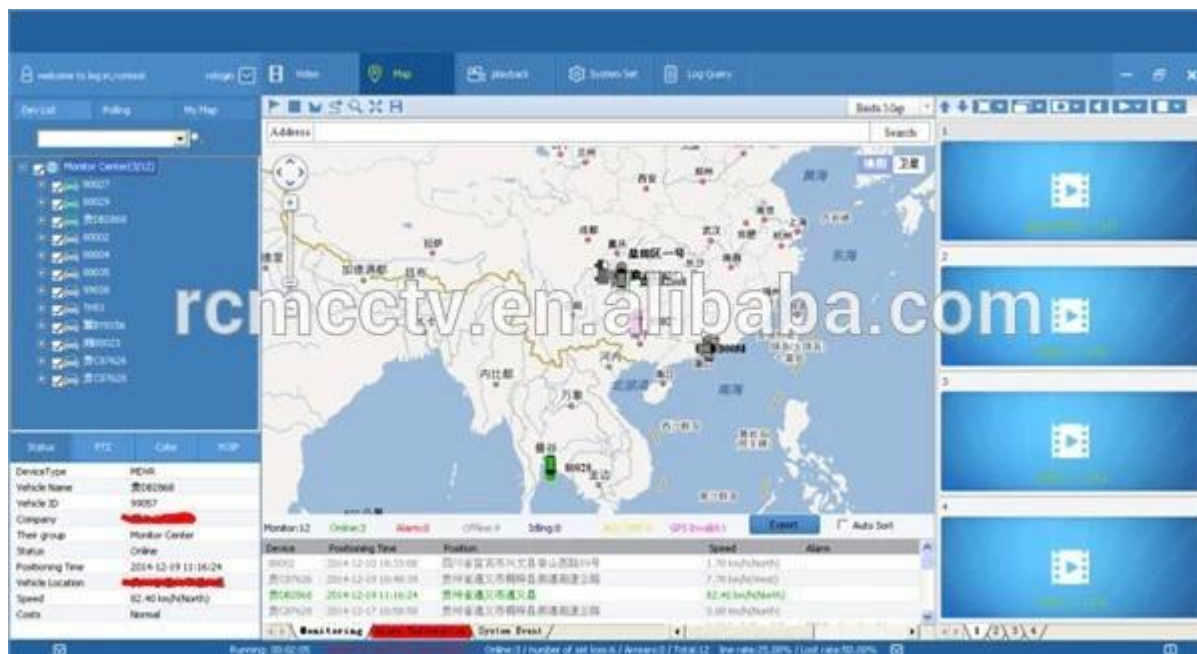

ПлаЕр программный интерфейс

Роме Просмотр наблюдения Решение автобус 3G 4G Mobile DVR Школа