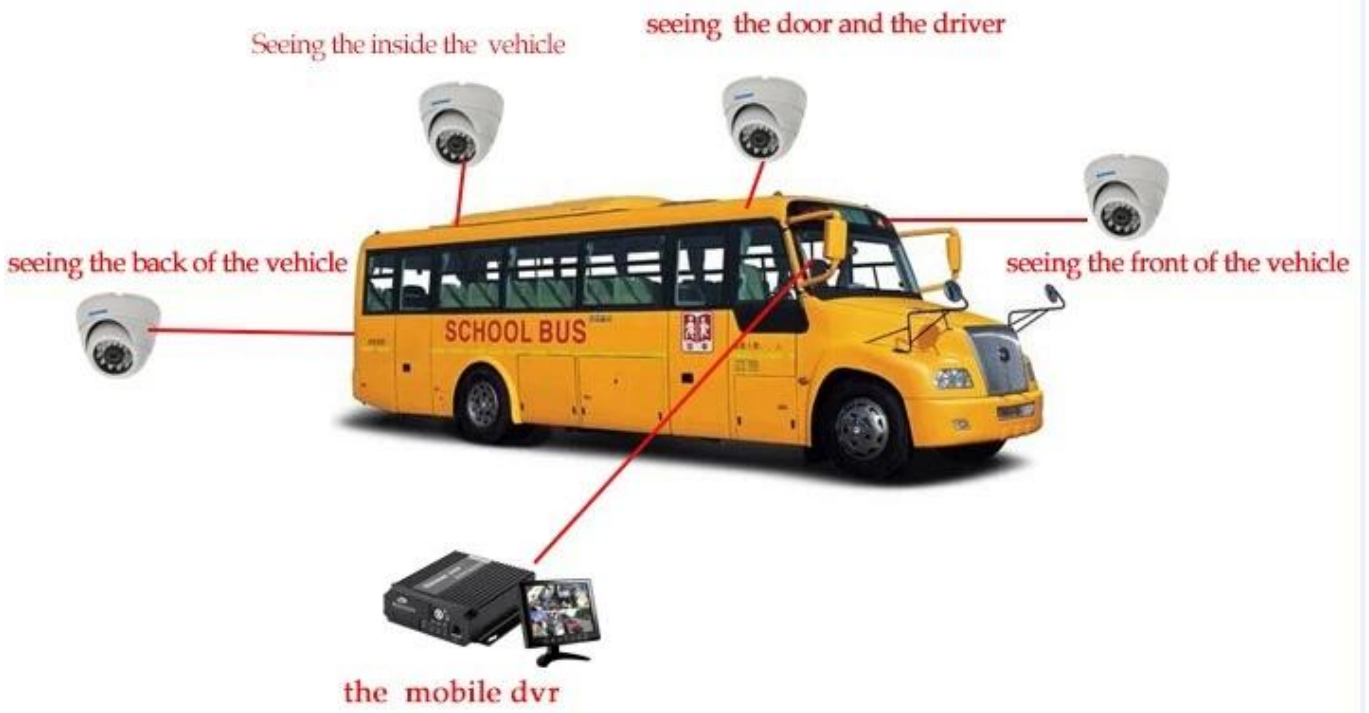

GUI наблюдения Richmor

The main menu includes: Search, System setup, Rec setup, Network setup, Alarm setup, Peripheral setup, System Tools, System Information, as below:

Рісмили Mobile DVR Mileage SE3ЮМЕ

ПлаЕр программный интерфейс

Роме Просмотр наблюдения Решение автобус 3G 4G Mobile DVR Школа

功能特点 Features

实时监控, GPS定位
Real-time monitoring,
GPS positioning

身份验证, 人数统计
Two-factor authentication

语音功能 Voice features