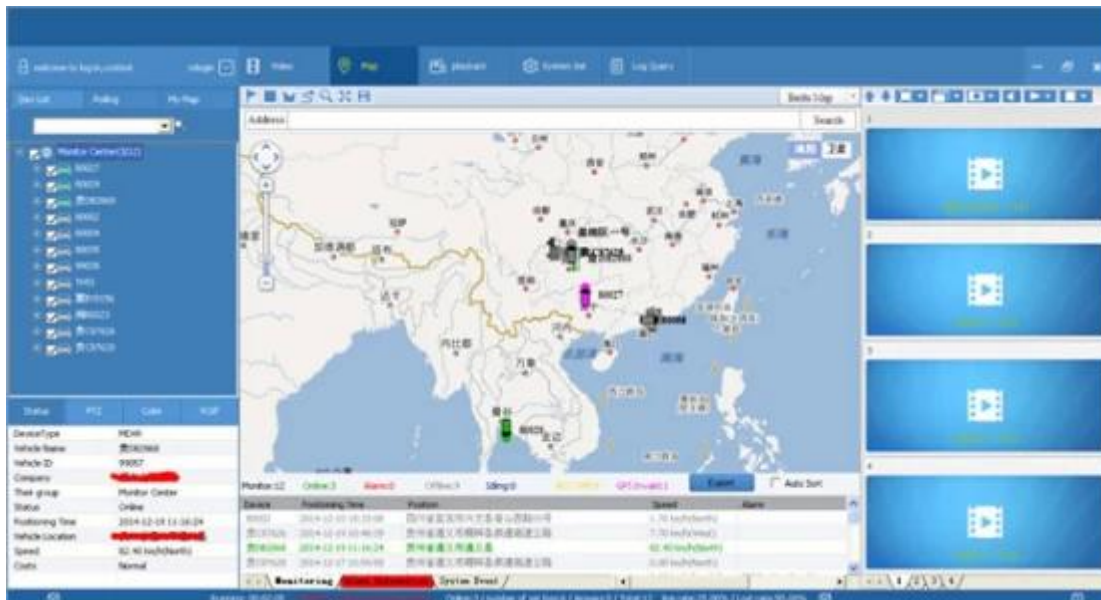

Кмсвб в мобильном телефоне.

Все в ладони

Мониторинг в реальном времени с помощью мобильного телефона-поддержка iPhone, Android, система iPad