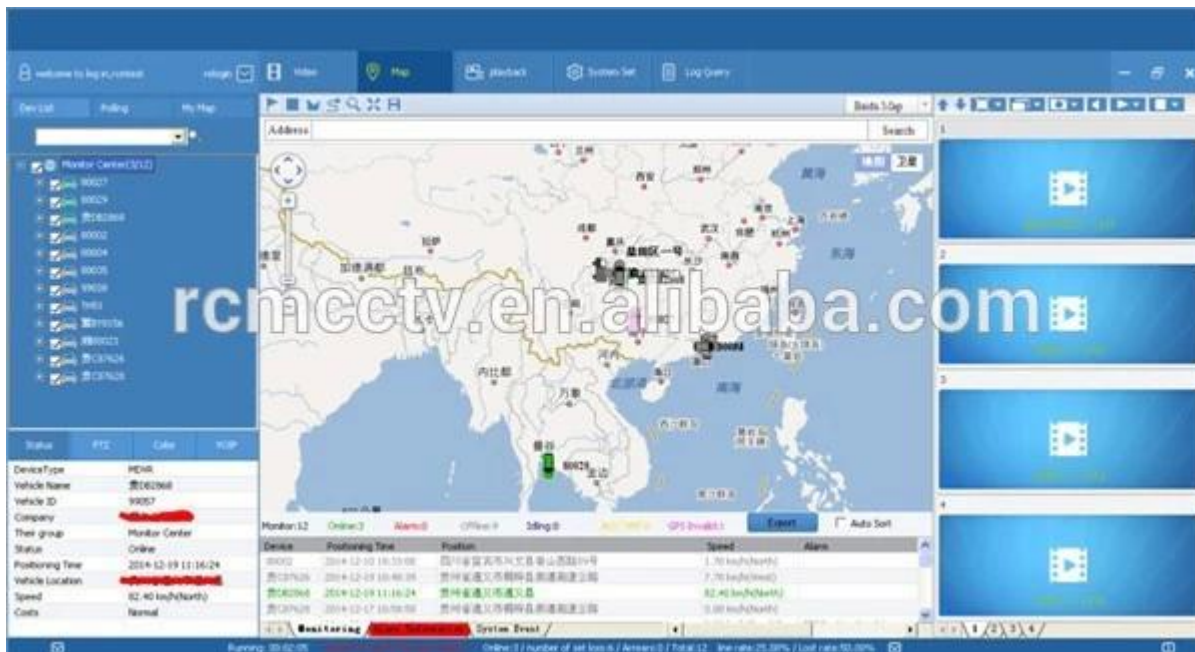

Ноапрограммный интерфейс