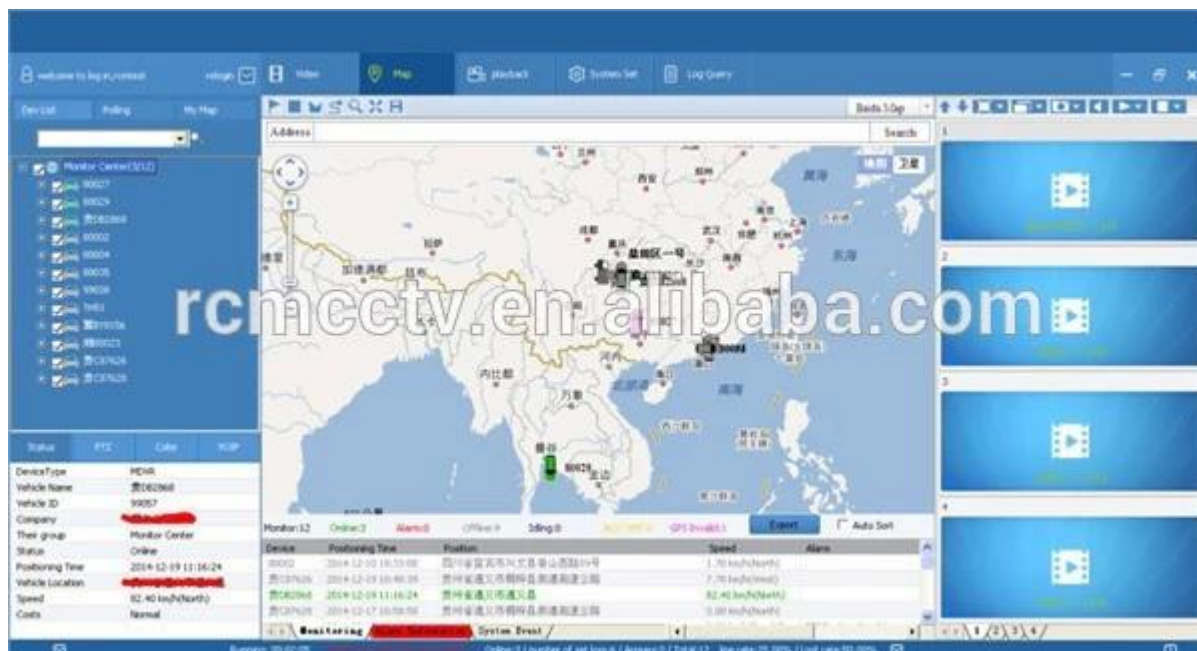

Плапрограммный интерфейс user

Наблюдение за просмотром Ромето 3G 4G Мобильный DVR полицейский автомобиль решение

Фактический случай Richmorзаявка