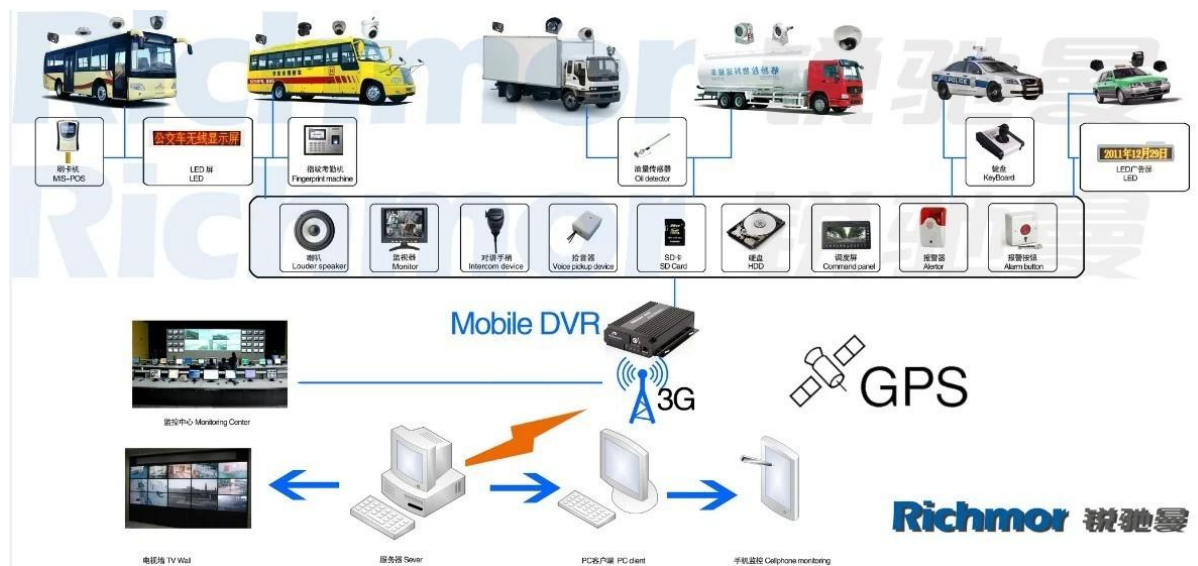

для IOS & Android OS Мобильный телефон наблюдения

The screenshot shows the IOS mobile application interface. At the top, the status bar displays 'AIS 3G', the time '14:57', and '79%' battery. The app header includes the 'IOS' logo and a 'Search Online' field. The main content area is divided into four video channels:

- Sida1 - CH1: Interior view of a vehicle.
- Sida1 - CH2: View of a road or field.
- Sida1 - CH3: View of a large white tank or container.
- Sida1 - CH4: View of a vehicle or equipment.

Each video channel has a timestamp at the bottom, all showing '2014-11-11 14:57:18'. At the bottom, there is a navigation bar with icons for Terminal, Map, Video, Track, and Setting.

The screenshot shows the Android mobile application interface. At the top, the status bar displays '9:54AM', '0.51K/s', and '28%' battery. The app header includes the 'Android Monitor' logo and a 'Terminal' button. The main content area features a satellite map with a red location pin. A pop-up window provides the following details:

- 80029
- Status: Idle
- Video

Below the map, there is a navigation bar with icons for Terminal, Map, Video, and Setting.

Наш Мобильный DVR для проекта автомобиля

сертификация:

Подробности, в том числе:

Условия оплаты: T / T, Western Union, MoneyGram, Paypal