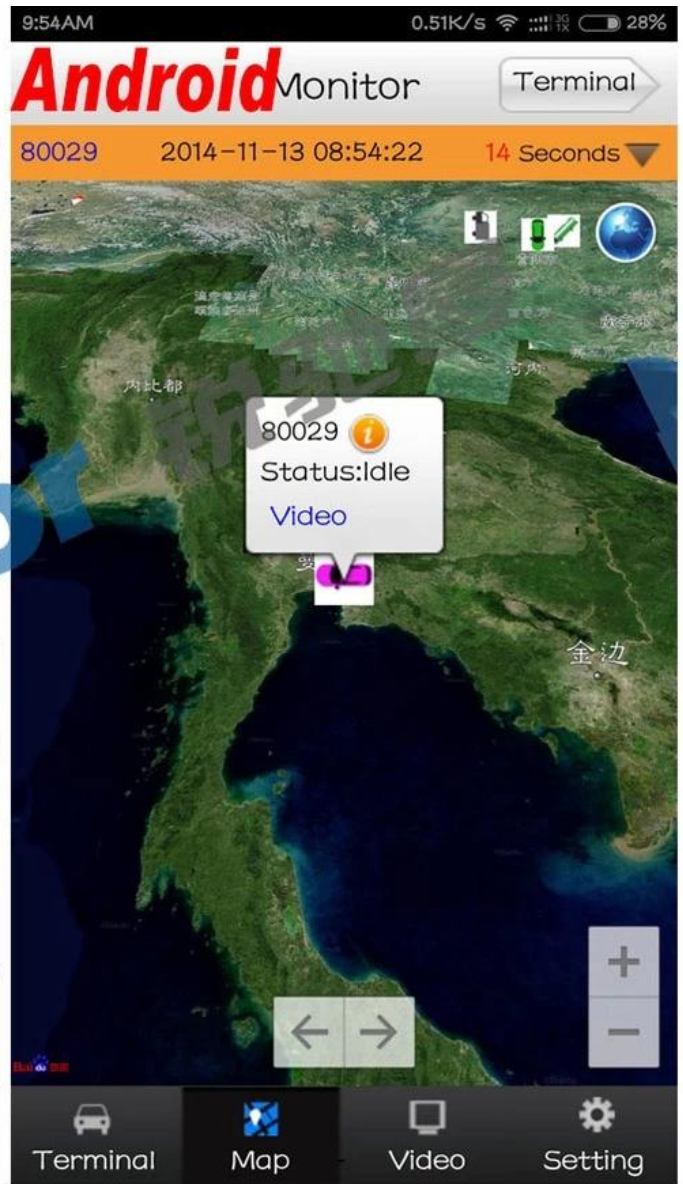

Интерфейс программного обеспечения сервера

заявка

Index	Vehicle	Total Mileage (KM)	Begin Time	Start Mileage (KM)	Start Position	End Time	End Mileage (KM)
1	粤EX3114	174.88	2016-01-08 09:03:32	22.95	22.534264, 114.006444	2016-01-08 16:25:41	157.83
2	粤EX3130	202.07	2016-01-08 07:33:17	18.1	22.884299, 112.892602	2016-01-08 16:25:28	171.57
3	24012	277.42	2016-01-08 07:09:55	23.41	23.369582, 116.675227	2016-01-08 14:57:24	300.83
4	冀A76248	97.4	2016-01-08 00:00:25	299.97	41.572489, 118.786245	2016-01-08 09:42:39	41.09
5	24023	0	2016-01-08 00:00:07	16.26	37.758759, 120.731127	2016-01-08 16:19:07	16.26
6	鲁QW5387	416.36	2016-01-08 06:09:54	96.66	35.461432, 117.643793	2016-01-08 16:20:11	92.83
7	鲁J81712	120.98	2016-01-08 04:48:40	26.51	35.876478, 117.681941	2016-01-08 14:25:07	144.92
8	粤HG5250	45.81	2016-01-08 00:00:03	139.13	22.654394, 112.498593	2016-01-08 16:15:15	115.82
9	粤HG5153	40.61	2016-01-08 00:00:27	92	22.654197, 112.497665	2016-01-08 16:11:28	73.72
10	粤HG5368	111.72	2016-01-08 00:00:15	145.61	22.654321, 112.498645	2016-01-08 16:24:48	93.9
11	粤HG5010	52.02	2016-01-08 00:00:10	93.24	22.854234, 112.497795	2016-01-08 16:15:55	57.92
12	鲁AA3683	655.08	2016-01-08 00:00:29	354.36	35.950643, 117.659700	2016-01-08 16:24:44	1009.74
13	24058	224.42	2016-01-08 07:00:58	44.57	37.949788, 118.844070	2016-01-08 16:17:34	60.4
14	28999	2.36	2016-01-08 13:13:09	17.6	28.734420, 121.235847	2016-01-08 13:57:27	19.81
15	01568	369.29	2016-01-08 00:00:54	51.04	33.733305, 115.866921	2016-01-08 16:03:58	420.33

Другие связанные виды мобильных DVR