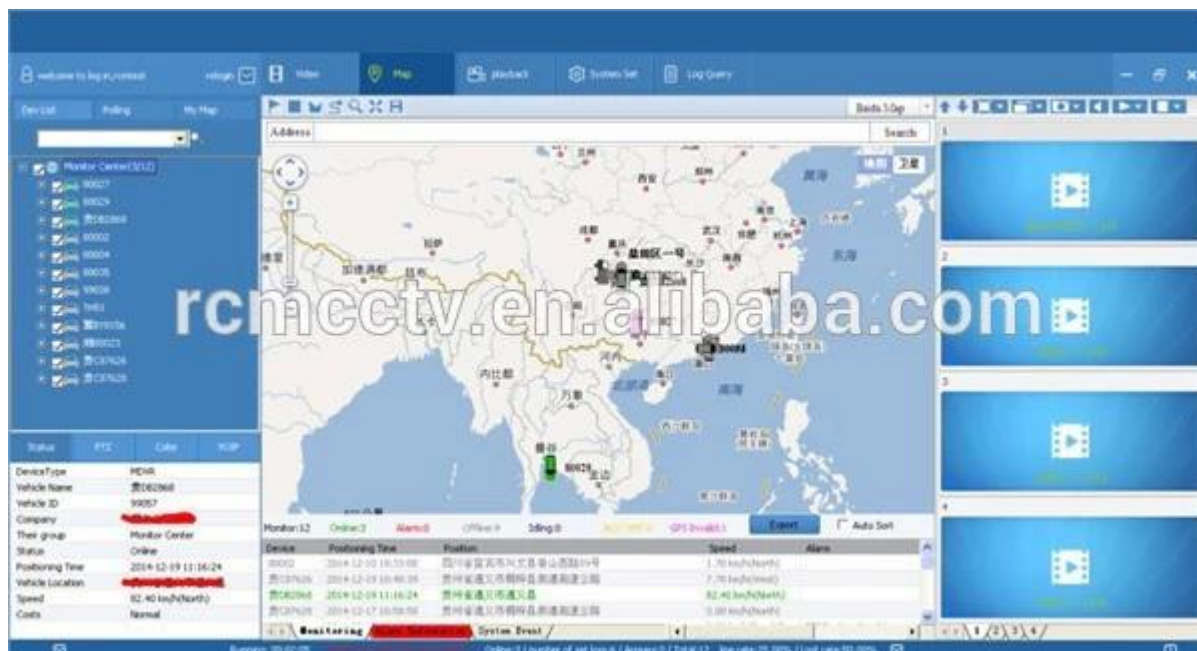

ПлаЕр программный интерфейс

Remote Просмотр наблюдения Решение автобус 3G 4G Mobile DVR Школа