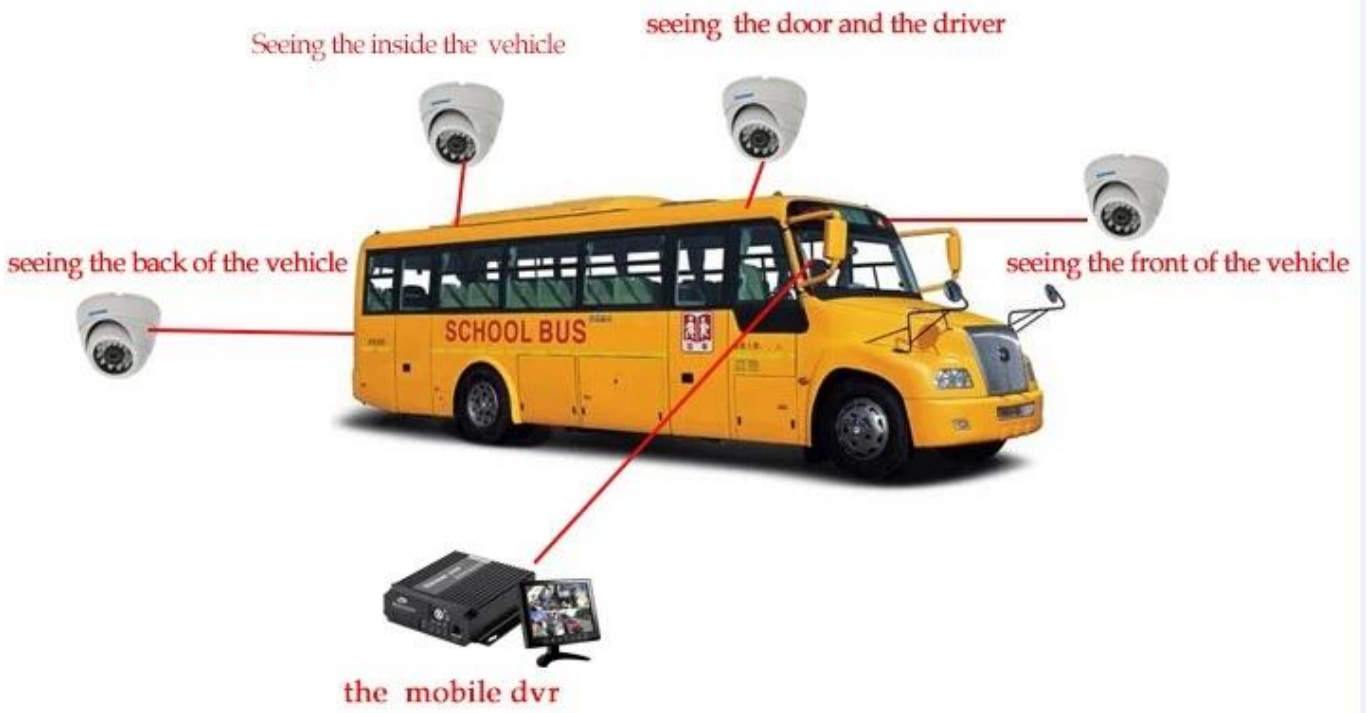

GUI наблюдения Richmor

The main menu includes: Search, System setup, Rec setup, Network setup, Alarm setup, Peripheral setup, System Tools, System Information, as below:

Рісмили Mobile DVR Mileage SE3ЮМЕ

ПлаЕр программный интерфейс

Remote Просмотр наблюдения Решение автобус 3G 4G Mobile DVR Школа

功能特点 Features

实时监控, GPS定位
Real-time monitoring,
GPS positioning

身份验证, 人数统计
Two-factor authentication

语音功能 Voice features

Richmor фактический случай

出租车-锐驰曼精致小巧功能强

The screenshot displays the Richmor mobile monitoring management platform interface. It features a multi-camera view of a taxi, showing the driver's perspective and interior. A map on the right side shows the taxi's current location and route. The interface includes various control buttons and a data table at the bottom.