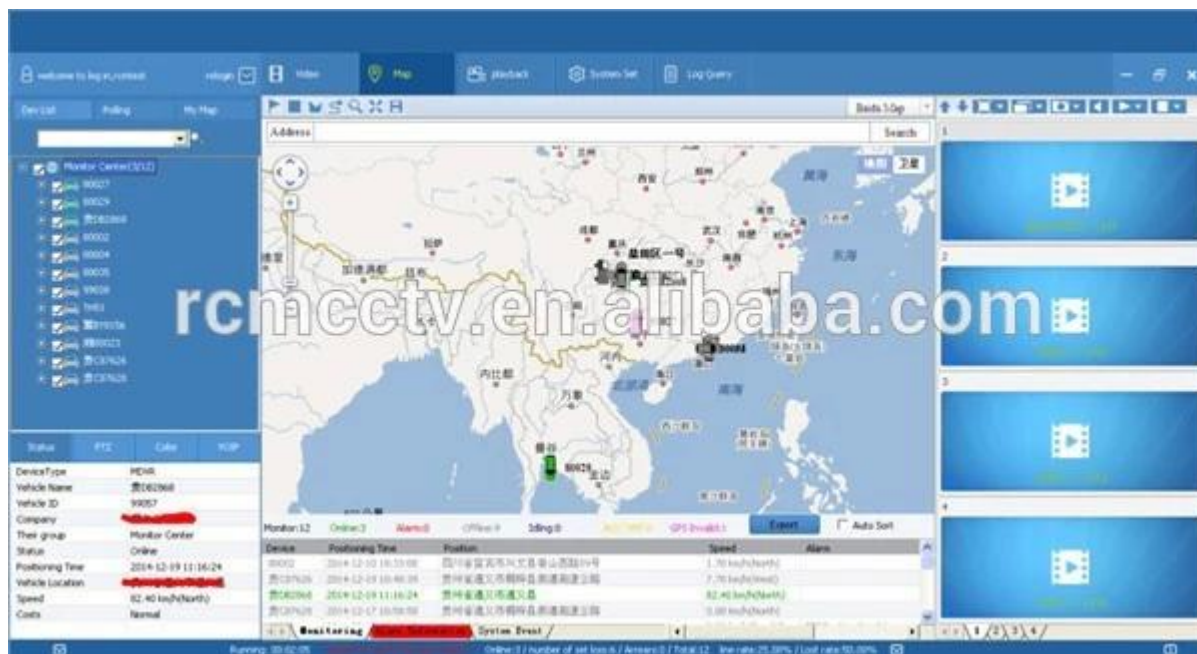

ПлаЕр программный интерфейс

Remote Просмотр наблюдения Решение автобус 3G 4G Mobile DVR Школа