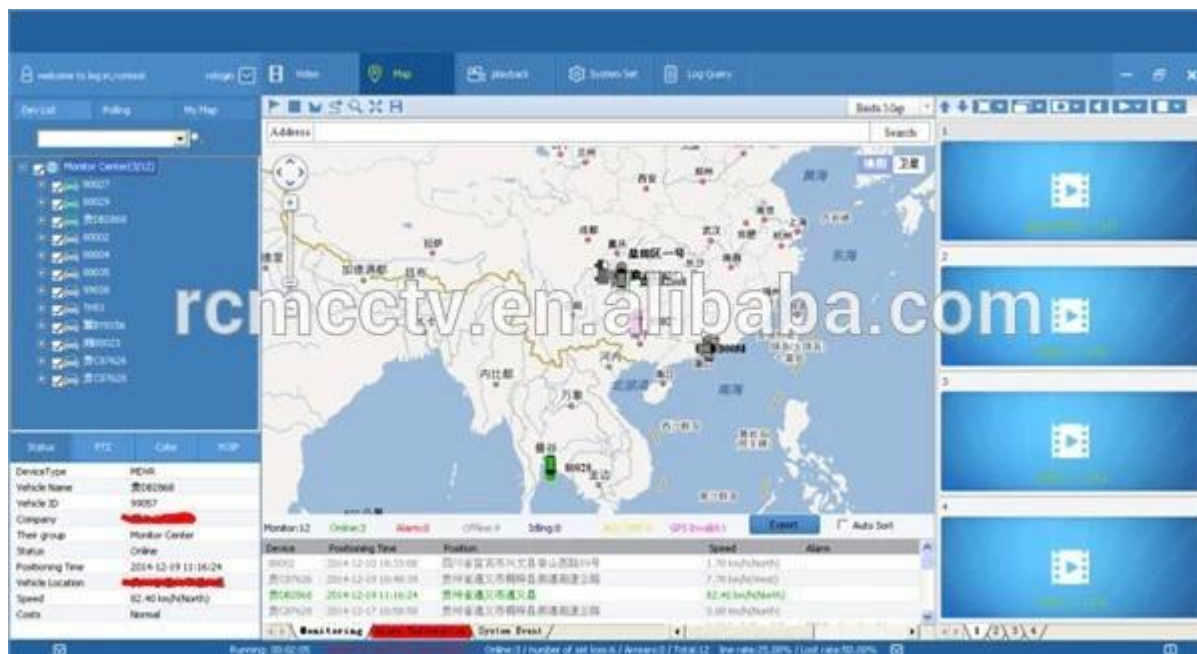

Ноапрограммный интерфейс

Ромоте Просмотр наблюдения решение