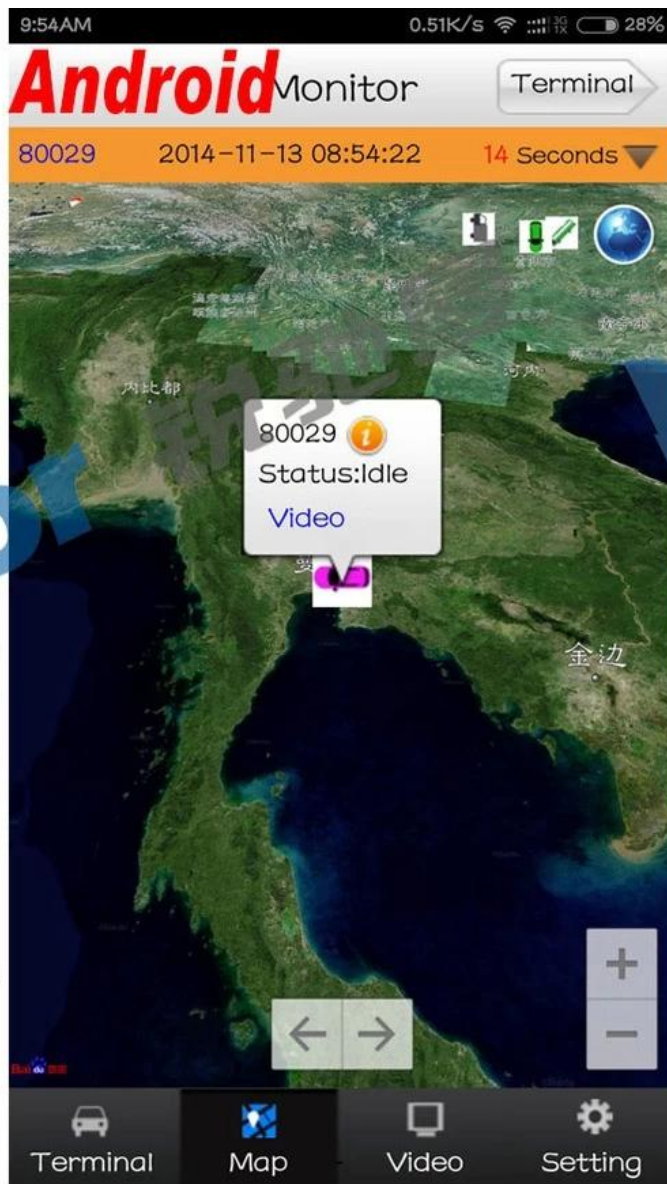

Интерфейс программного обеспечения сервера

заявка

Mileage Summary								
Begin Time:		2016-01-08 00:00:00		To:		2016-01-08 16:27:09		
Device:	All Devices	Select Device	Query	Export To Excel	Export To Csv	Export To Pdf		
Index	Vehicle	Total Mileage (KM)	Begin Time	Start Mileage (KM)	Start Position	End Time	End Mileage (KM)	
1	粤EX3114	174.88	2016-01-08 09:03:32	22.95	22.534264, 114.006444	2016-01-08 16:25:41	157.83	
2	粤EX3130	202.07	2016-01-08 07:33:17	18.1	22.884299, 112.892602	2016-01-08 16:25:28	171.57	
3	24012	277.42	2016-01-08 07:09:55	23.41	23.369582, 116.675227	2016-01-08 14:57:24	300.83	
4	冀A76248	97.4	2016-01-08 00:00:25	299.97	41.572489, 118.786245	2016-01-08 09:42:39	41.09	
5	24023	0	2016-01-08 00:00:07	16.26	37.758759, 120.731127	2016-01-08 16:19:07	16.26	
6	鲁QW5387	416.36	2016-01-08 06:09:54	96.66	35.461432, 117.643793	2016-01-08 16:20:11	92.83	
7	鲁J81712	120.98	2016-01-08 04:48:40	26.51	35.876478, 117.681941	2016-01-08 14:25:07	144.92	
8	粤HG5250	45.81	2016-01-08 00:00:03	139.13	22.654394, 112.498593	2016-01-08 16:15:15	115.82	
9	粤HG5153	40.61	2016-01-08 00:00:27	92	22.654197, 112.497665	2016-01-08 16:11:28	73.72	
10	粤HG5368	111.72	2016-01-08 00:00:15	145.61	22.654321, 112.498645	2016-01-08 16:24:48	93.9	
11	粤HG5010	52.02	2016-01-08 00:00:10	93.24	22.854234, 112.497795	2016-01-08 16:15:55	57.92	
12	鲁AA3683	655.08	2016-01-08 00:00:29	354.36	35.950643, 117.659700	2016-01-08 16:24:44	1009.74	
13	24058	224.42	2016-01-08 07:00:58	44.57	37.949788, 118.844070	2016-01-08 16:17:34	60.4	
14	28999	2.36	2016-01-08 13:13:09	17.6	28.734420, 121.235847	2016-01-08 13:57:27	19.81	
15	01568	369.29	2016-01-08 00:00:54	51.04	33.733305, 115.866921	2016-01-08 16:03:58	420.33	

Другие связанные виды мобильных DVR