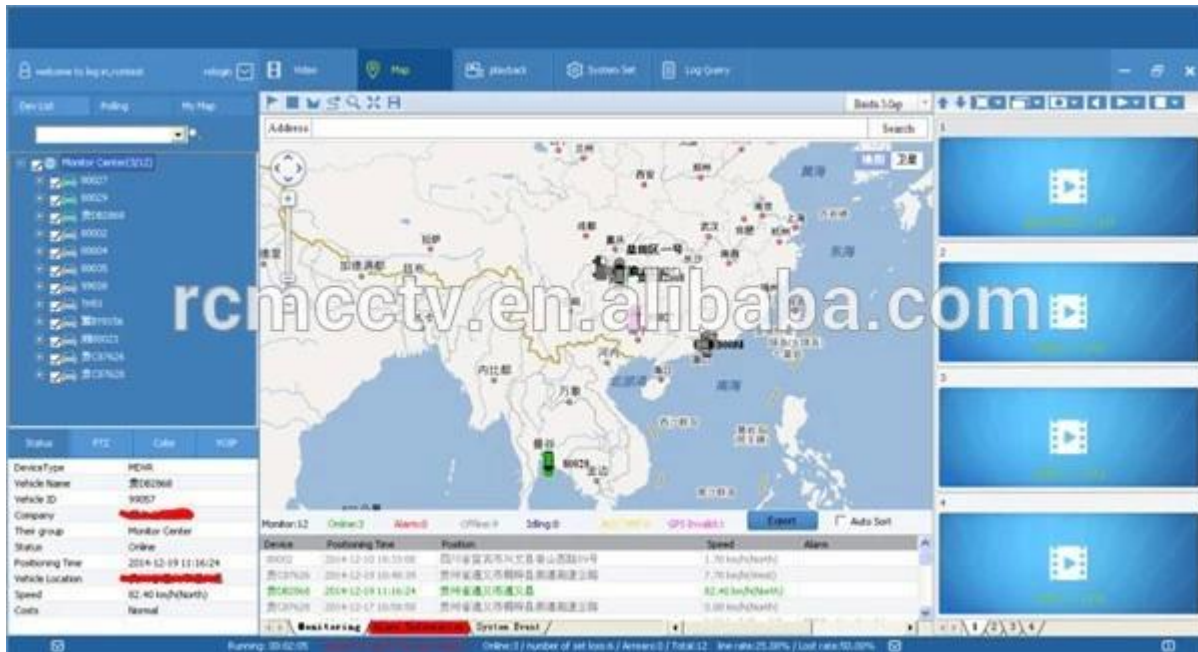

Ноапрограммный интерфейс