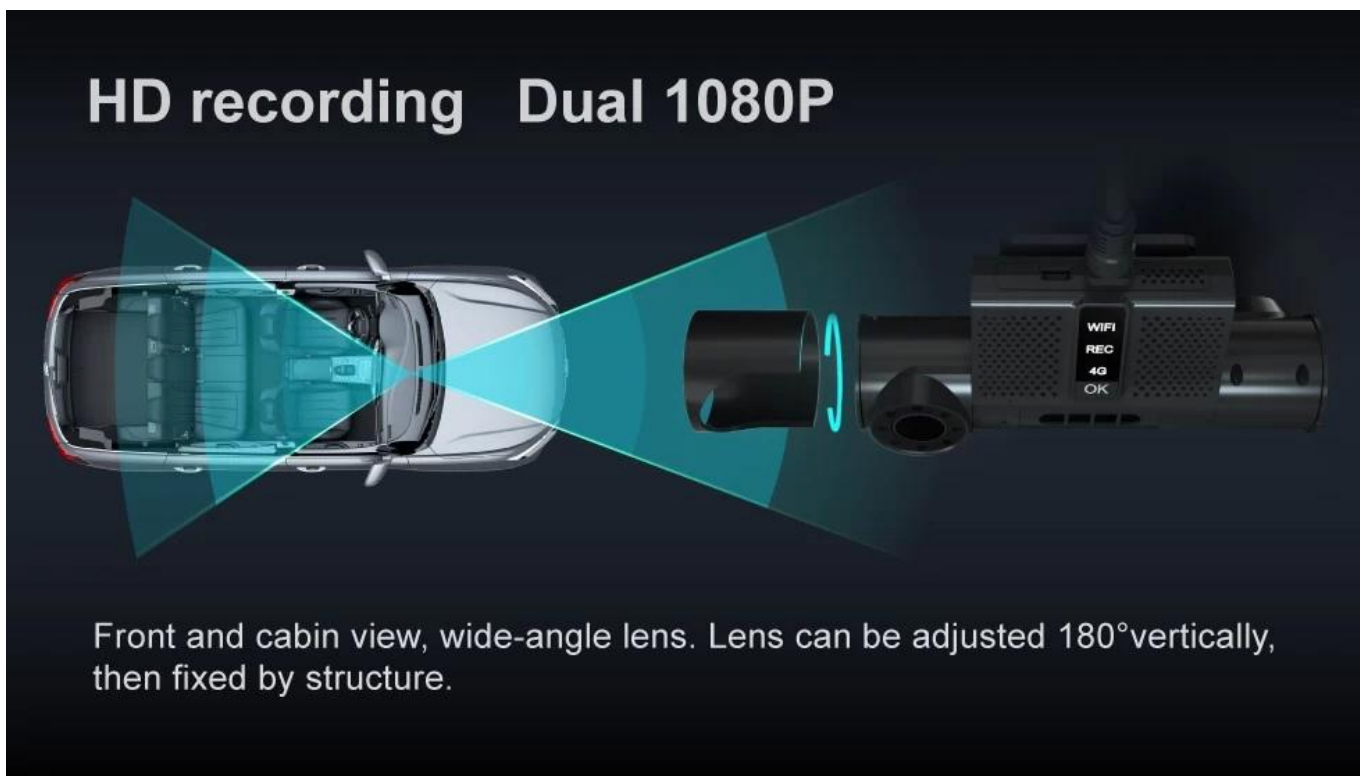

4G Double Len Dashcam

Model No.: BK6MZ

Breif Introduction

This mini dashcam is as big as a a hand, integrated with 2 cameras, microphone and speaker. It supports 4G for live video and GPS for location tracking. 1080P high resolution video image, 25 6GB as storage. Will your good tool for fleet managemnt!

Ride-hailing/Taxi Fleet management
Mini HD dual-len dashcam

Richmor 锐驰摩

WIFI
REC
4G
OK

2CH 1080P 4G BD/GPS IO alarm Intercom WiFi AP G-Sensor

The image shows a black Richmor BK6MZ dashcam with a dual-lens design. The front lens is on the left, and the rear lens is on the right. The device has a small LCD screen on the top right displaying 'WIFI', 'REC', '4G', and 'OK'. Below the screen are two speaker grilles. The brand name 'Richmor 锐驰摩' is printed on the front. The background is dark with white text. Below the dashcam is a row of icons representing its features: a camera for '2CH 1080P', a tower for '4G', a satellite for 'BD/GPS', a bell for 'IO alarm', a speech bubble for 'Intercom', a Wi-Fi symbol for 'WiFi AP', and a car with a sensor for 'G-Sensor'.