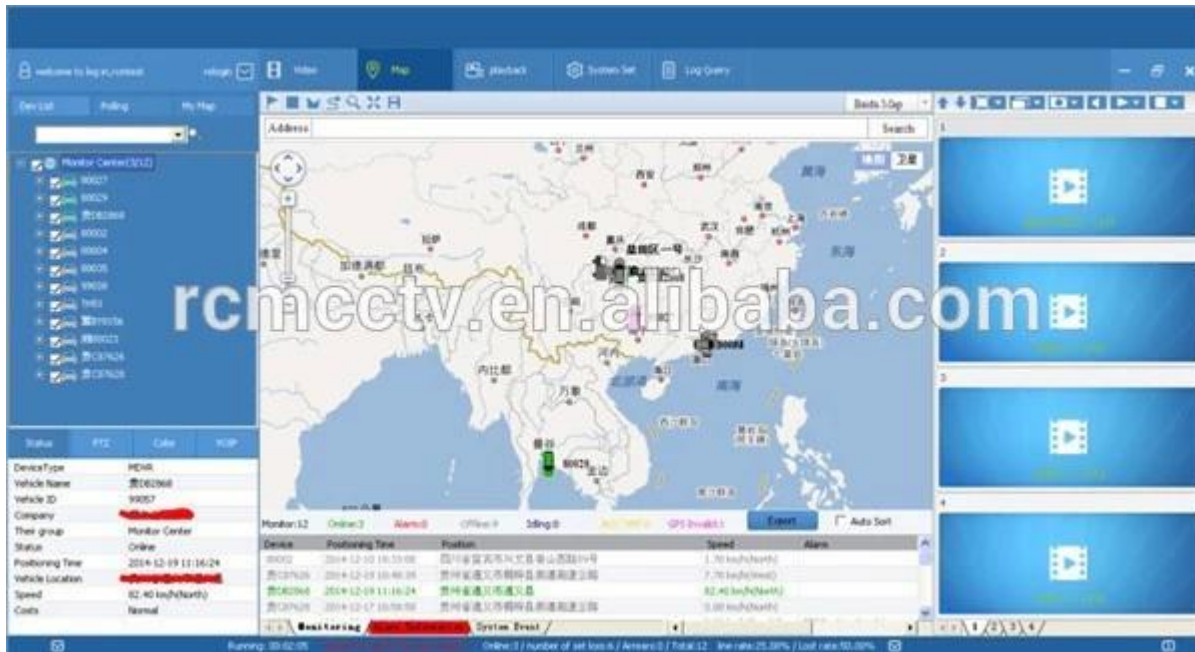

программный интерфейс уегФактический случай Richmor