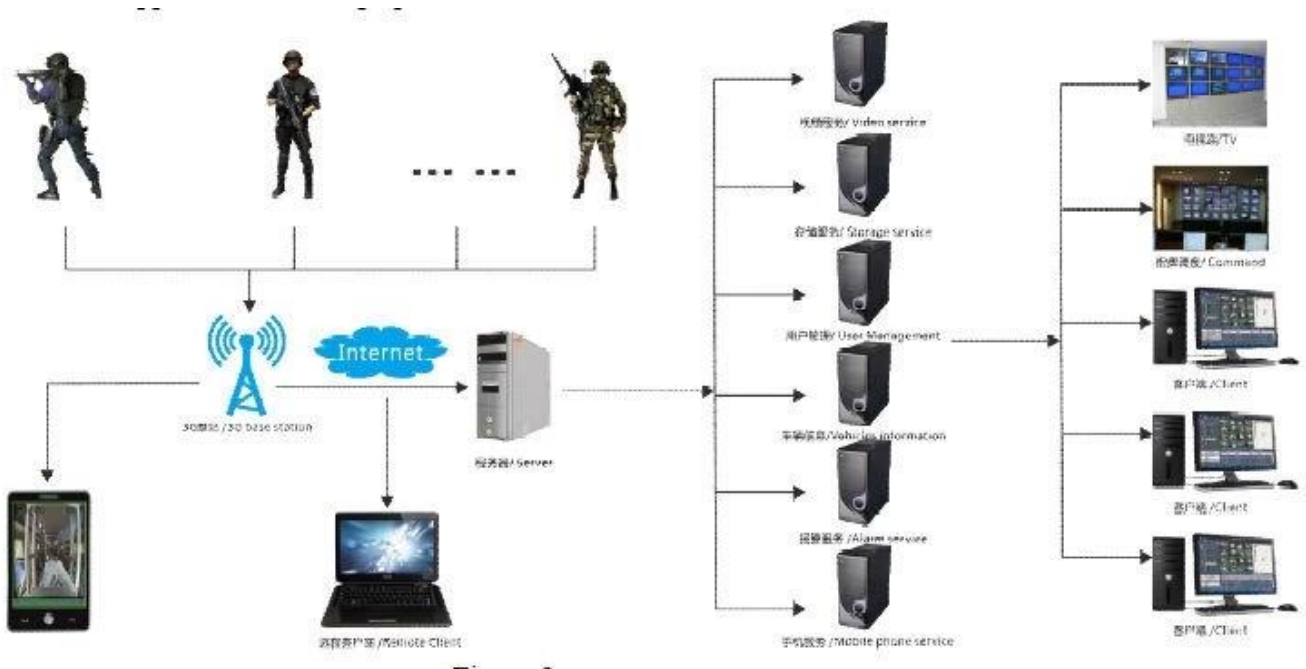

**Factory Audit**

**Richmor**

BRAND

CE FC ROHS

QR Code

The advertisement features a rugged handheld device shown from both front and back views. The front view displays a screen, a keypad with a 'BRAND' label, and a red emergency button. The back view shows a textured grip, a power button, and a connector. The background is white with blue curved borders at the top and bottom. The 'Factory Audit' logo is in the top left, and the 'Richmor' brand name is in the top right. At the bottom, there are CE, FC, and ROHS certification marks, and a QR code.

## Front and side board definition

## Products Features

- Industrial split type portable design, IP65 Water-proof., camera can be removed and changed according to exact environment.
- 2.4" TFT, resolution (480 \* 234), Li-po inside also have ac charger, >=6H continuous working, Portable easy use.
- Adopt H.264 compression tech, Audio code G.726, save storage room and perfect effect.
- Powerful network transmission functions, including real-time pre-view, remote playback, remote download, remote broadcasting, interactive SMS, various transmission quality for optional, support audio and video syncn.
- Support 64GB micro-SD card max, with USB data backup function, professional in file repair and file security.
- Support WIFI, GPS, 3G, WIFI download, breakpoint resume;
- Different 3G module supported for option: WCDMA, CDMA2000, TD-SCDMA, A variety of dial-up authentication mode, Adapt all kind 3G Network, compatible with GPRS, EDGE, can up to 4G network, Beidou navigation system
- OTA download, support batch auto upgrading ;
- Device Size: 80(W) x 140(H) x 35(D) mm

Item	Description
Operation system	Linux
Separate design	Main device: work independently to realize local record Auxiliary device: GPS / 3G, backup battery
Graphic operation interface	Use buttons to complete the setting of various parameters