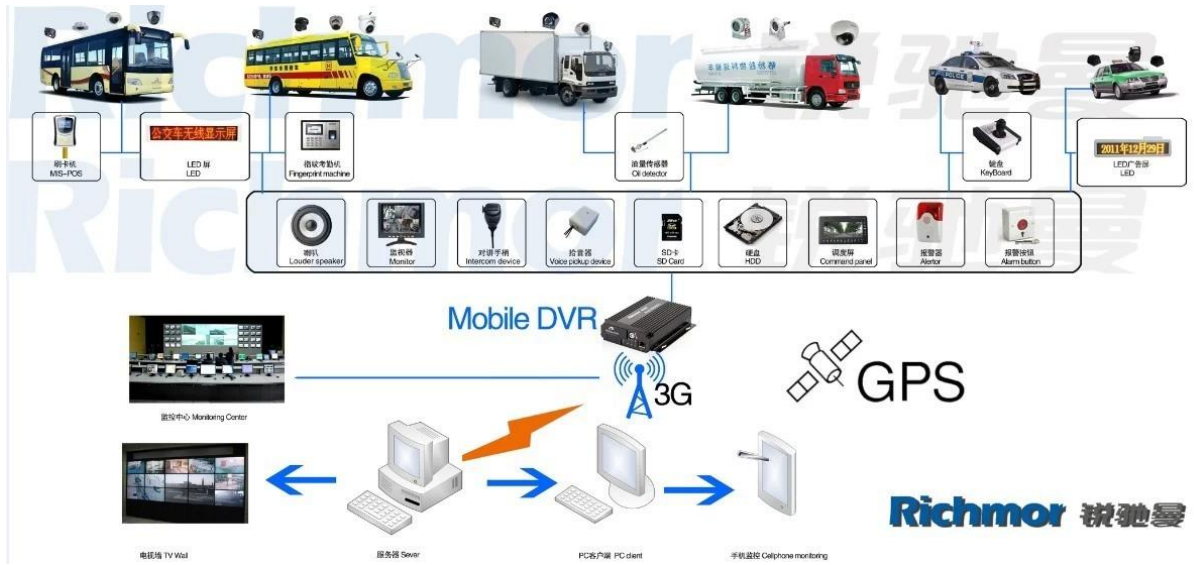

Nosso projeto de DVR móvel para veículos

Certificação: