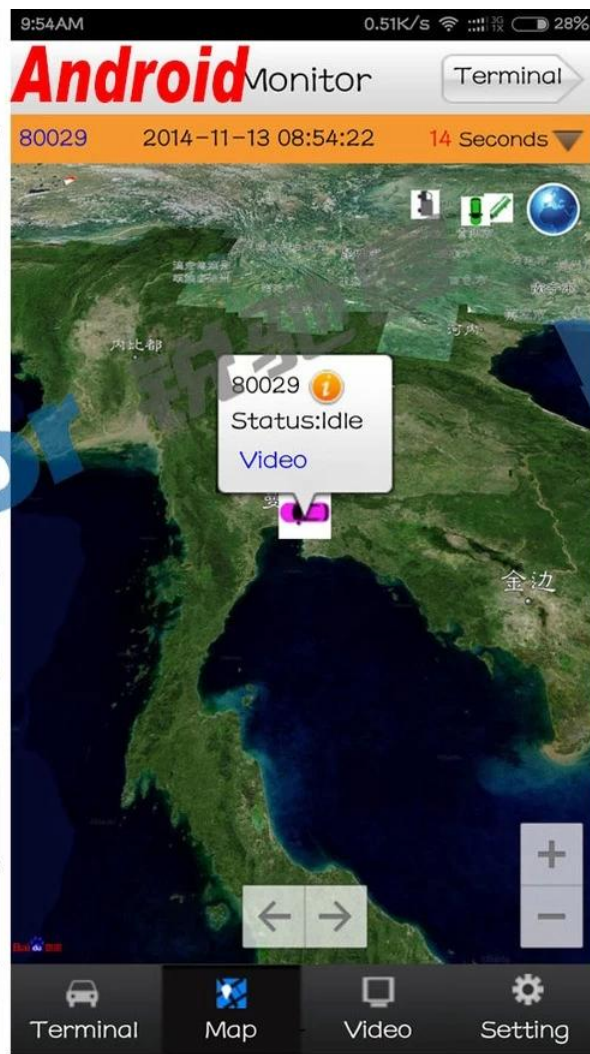

Para IOS & Vigilância por celular com sistema operacional Android