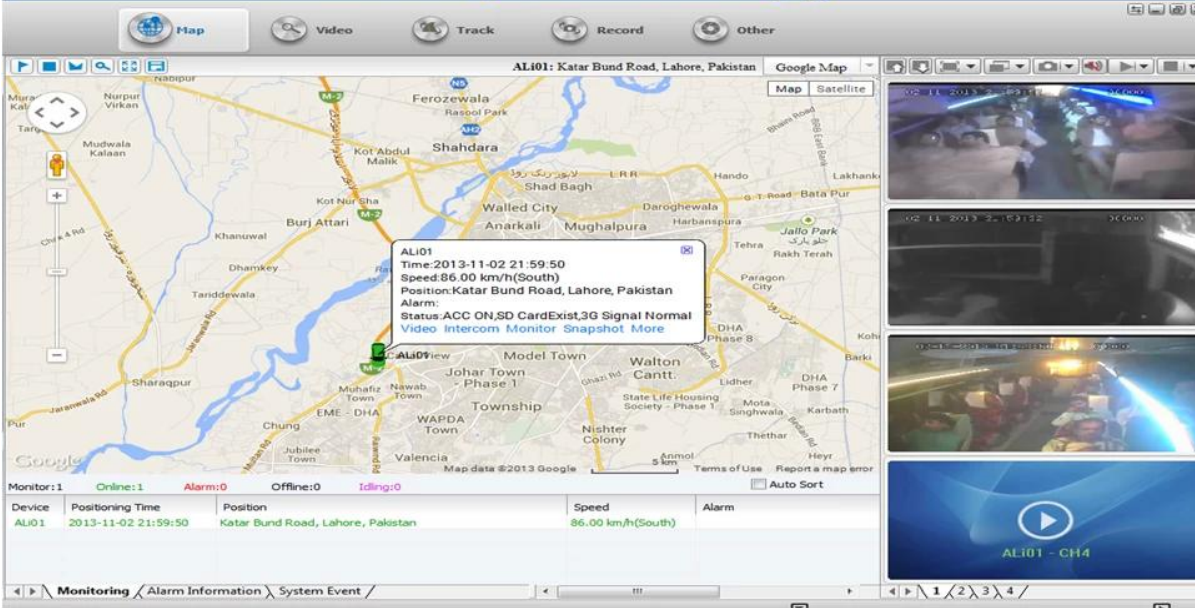

**Vehicle with device for test in AC Coach
Lahore to Sadiq Abad near motorway @ 86Km/h**