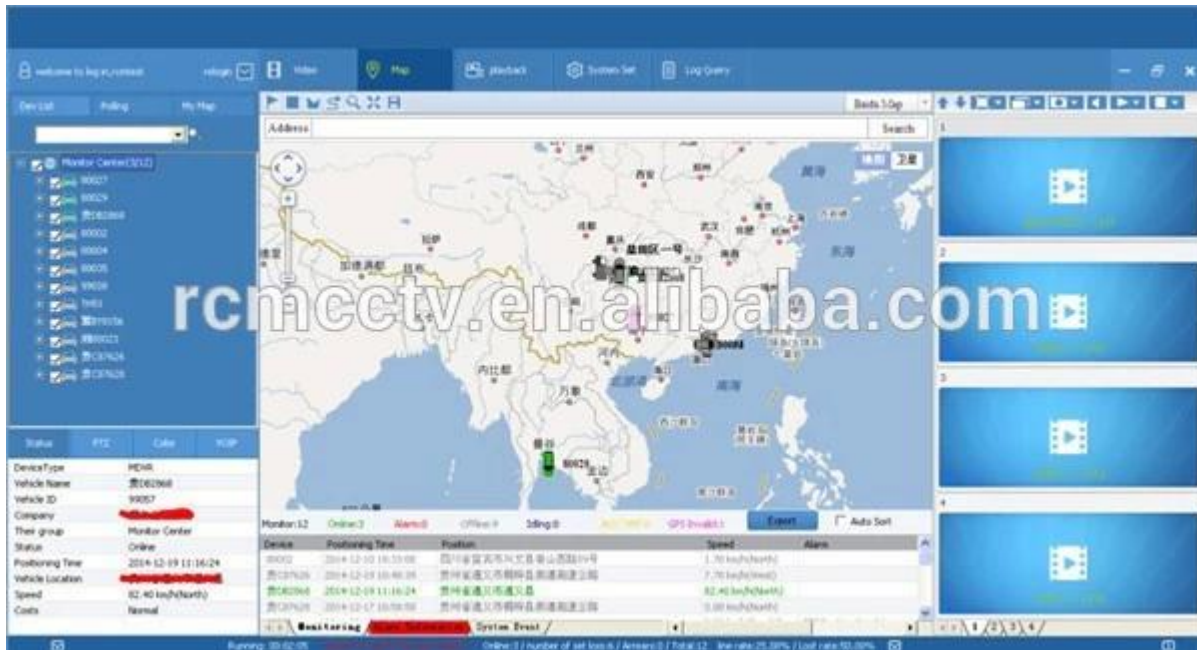

Vehicle Management System Welcome! 管理员 | Manager | Exit

Report Device User

Mileage Summary

Begin Time: 2016-01-08 00:00:00 To: 2016-01-08 16:27:09

Device: All Devices

Index	Vehicle	Total Mileage(KM)	Begin Time	Start Mileage(KM)	Start Position	End Time	End Mileage(KM)
1	鄂D3114	174.88	2016-01-08 08:00:30	22.95	22.52429, 114.00844	2016-01-08 16:25:41	157.83
2	鄂D3130	202.07	2016-01-08 07:30:17	18.1	22.88428, 112.88282	2016-01-08 16:25:28	173.97
3	24012	277.42	2016-01-08 07:08:55	23.41	23.38958, 116.67327	2016-01-08 14:57:24	300.83
4	鄂A78268	97.4	2016-01-08 00:00:25	298.97	41.57249, 118.78824	2016-01-08 08:42:38	41.08
5	24023	0	2016-01-08 00:00:07	18.28	37.15875, 120.73117	2016-01-08 16:19:07	18.28
6	鄂QF5387	416.36	2016-01-08 08:09:54	98.88	35.88143, 117.84378	2016-01-08 16:28:11	92.83
7	鄂D81712	120.98	2016-01-08 04:48:40	28.51	36.87847, 117.68191	2016-01-08 14:25:07	144.92
8	鄂D82250	45.81	2016-01-08 00:00:03	138.13	22.65428, 112.48828	2016-01-08 16:15:15	115.82
9	鄂D6153	48.84	2016-01-08 00:00:27	82	22.65437, 112.48785	2016-01-08 16:11:28	73.72
10	鄂D8268	111.72	2016-01-08 00:00:15	145.61	22.65432, 112.48845	2016-01-08 16:24:48	93.9
11	鄂D6010	52.02	2016-01-08 00:00:10	83.24	22.65428, 112.48778	2016-01-08 16:15:55	57.82
12	鄂A3083	895.08	2016-01-08 00:00:29	354.36	36.88843, 117.68378	2016-01-08 16:24:44	1089.74
13	24058	224.42	2016-01-08 07:00:58	44.57	37.94978, 116.84473	2016-01-08 16:17:34	60.4
14	28998	2.36	2016-01-08 13:11:08	17.6	28.73423, 121.28847	2016-01-08 13:57:27	19.81
15	00588	369.29	2016-01-08 00:00:54	51.84	33.73335, 115.88821	2016-01-08 16:00:58	420.33

Plasua interface de software

Visualização de Vigilância Remote Solução de ônibus escolar 3G 4G Mobile DVR

功能特点 Features

实时监控, GPS定位
Real-time monitoring,
GPS positioning

身份验证, 人数统计
Two-factor authentication