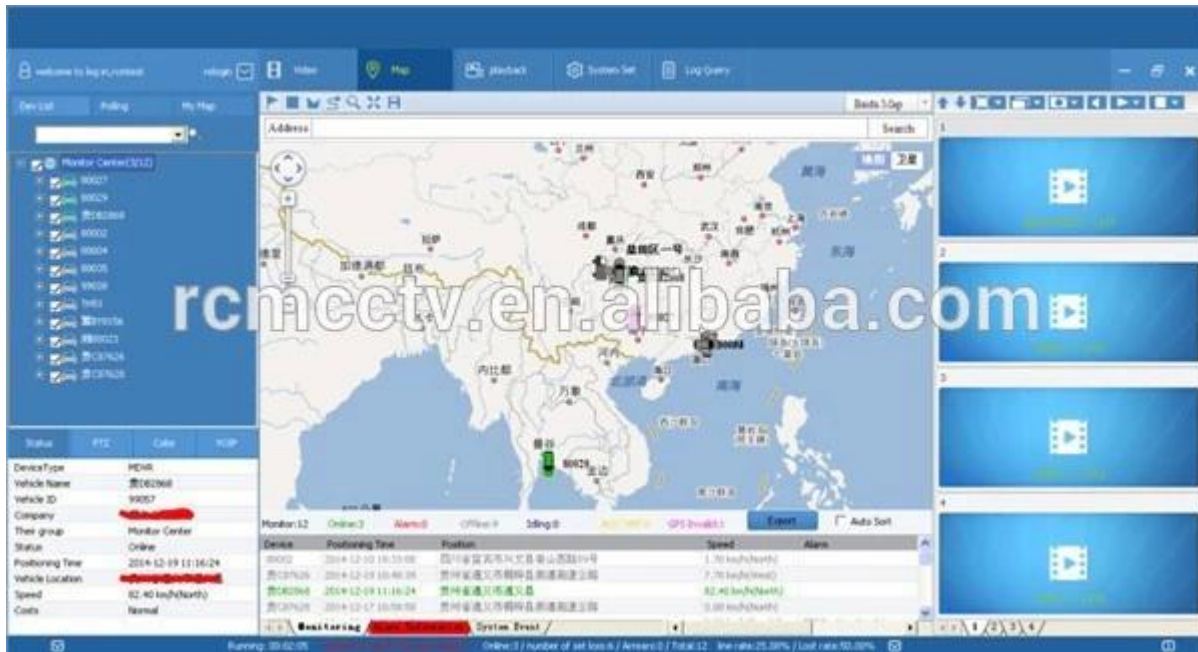

Plainterface do software YER