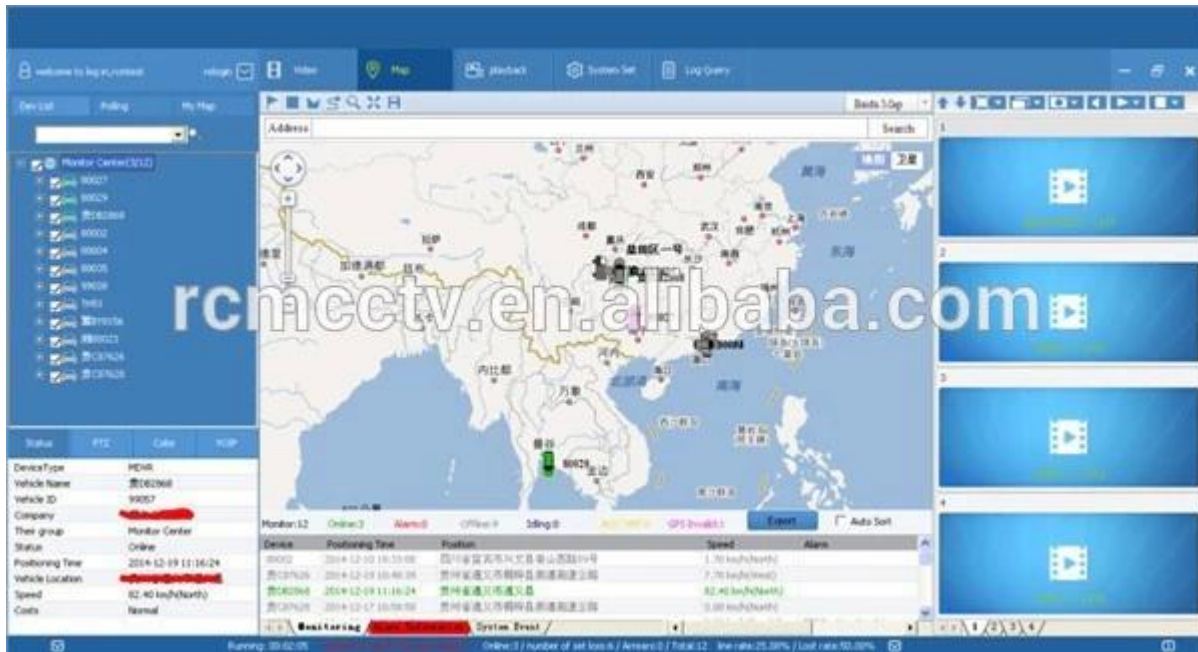

PLayer interface de software