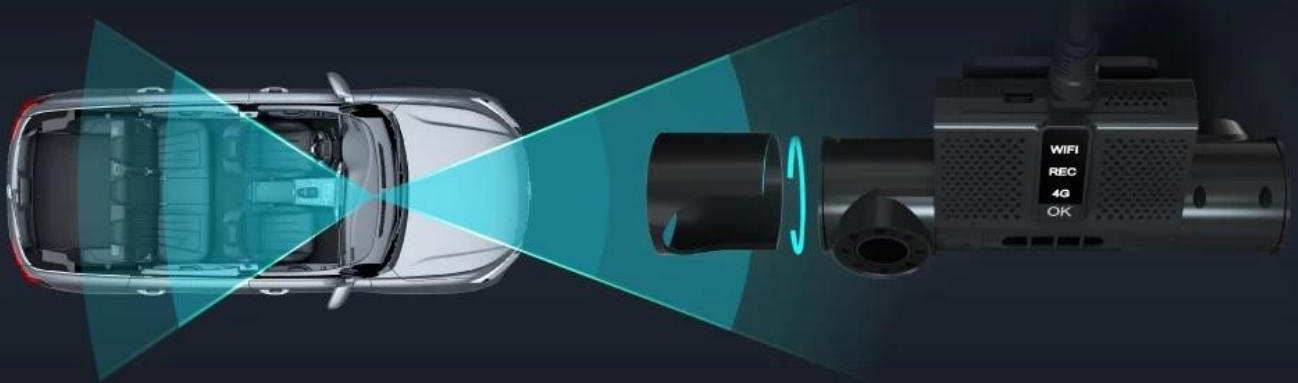

Richmor venda quente lente dupla 1080P 2 canais Dash Cam carro dvr BK6MZJ

Ride-hailing/Taxi Fleet management
Mini HD dual-len dashcam

- 2CH 1080P
- 4G
- BD/GPS
- IO alarm
- Intercom
- WiFi AP
- G-Sensor

Mini and Easy Installation

Just need to paste the device to winshield with 3M glue, save time and labor cost.

HD recording Dual 1080P

Front and cabin view, wide-angle lens. Lens can be adjusted 180° vertically, then fixed by structure.

Pretty Night Vision

Cabin len with IR, support viewing at night.

Mini All-in-One Design

Mental and ABS material as case, delicate, mini and firm.
Industrial-level solution, reliable electromagnetic compatibility.

G-Sensor

When vehicle get hit, device snaps automatically.

Anti-Thief Mode

Device will wake to take photo and send to APP to inform the owner when it get shocks under this mode.

Time-lapse video

1 frame per second recording, low power consumption under this mode.