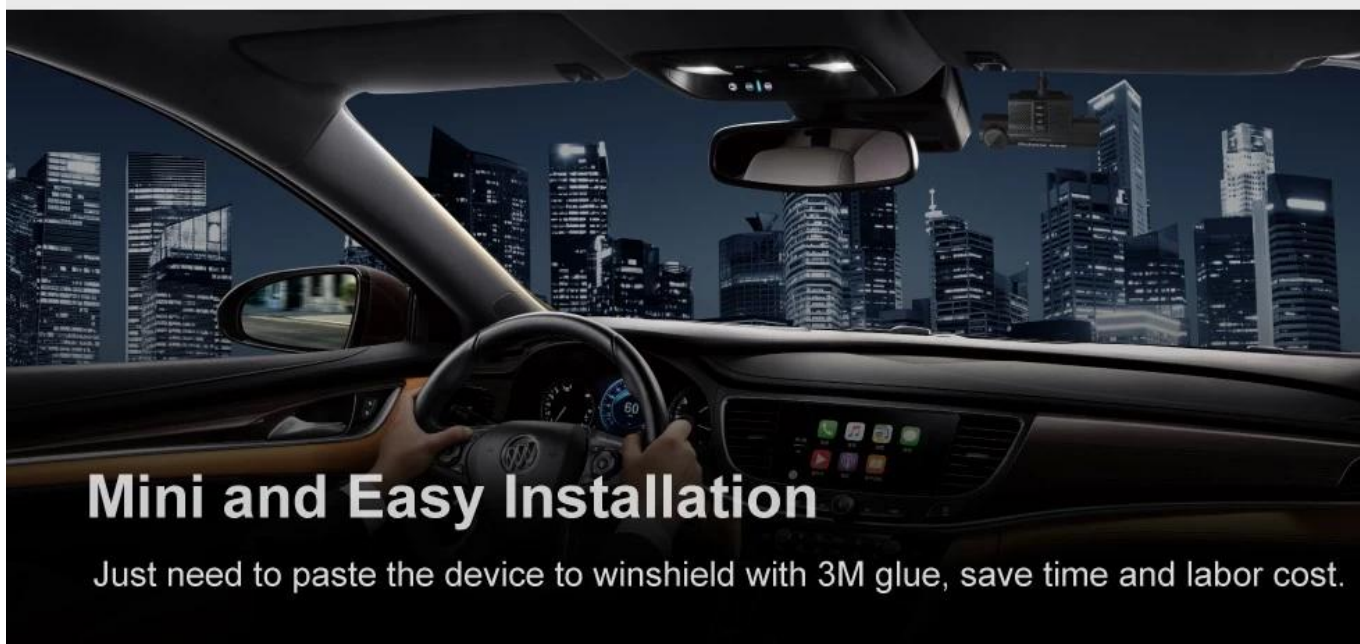

Richmor venda quente lente dupla 1080P 2 canais Dash Cam carro dvr BK6MZJ

Ride-hailing/Taxi Fleet management
Mini HD dual-len dashcam

- 2CH 1080P
- 4G
- BD/GPS
- IO alarm
- Intercom
- WiFi AP
- G-Sensor

Mini and Easy Installation

Just need to paste the device to winshield with 3M glue, save time and labor cost.

HD recording Dual 1080P

Front and cabin view, wide-angle lens. Lens can be adjusted 180° vertically, then fixed by structure.

G-Sensor

When vehicle get hit, device snaps automatically.

Anti-Thief Mode

Device will wake to take photo and send to APP to inform the owner when it get shocks under this mode.

Time-lapse video

1 frame per second recording, low power consumption under this mode.