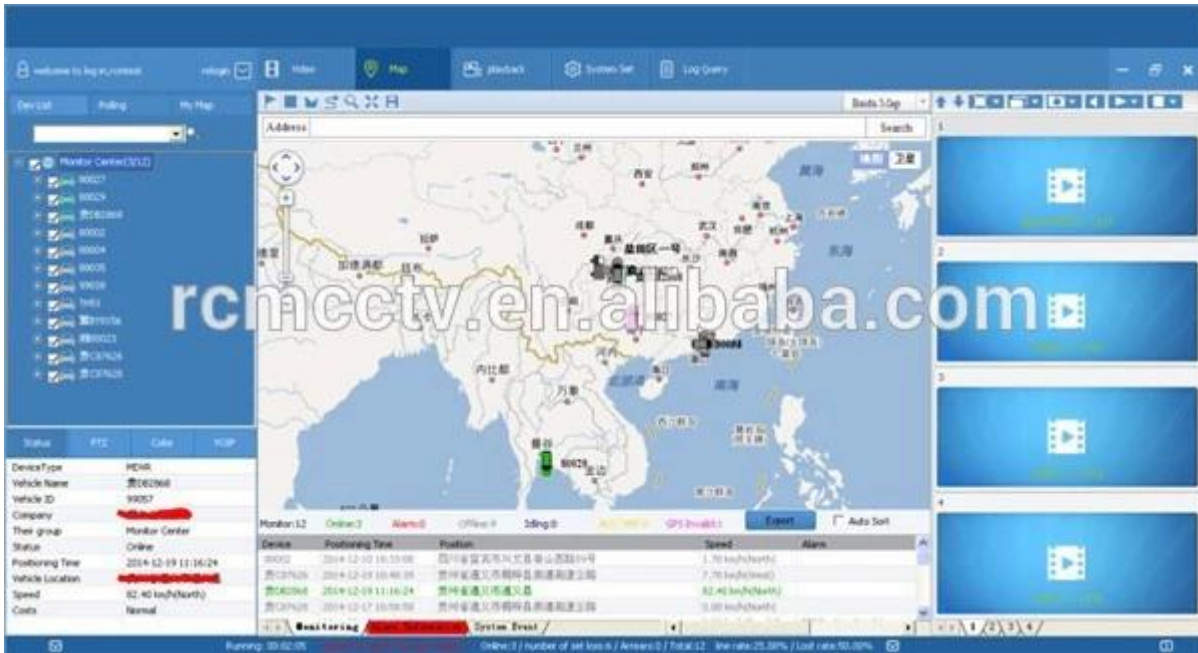

É amplamente utilizado em passageiros e ônibus, táxi, ônibus escolar, caminhão, veículo perigoso, carro de passageiros e barco, etc.

Compra

G