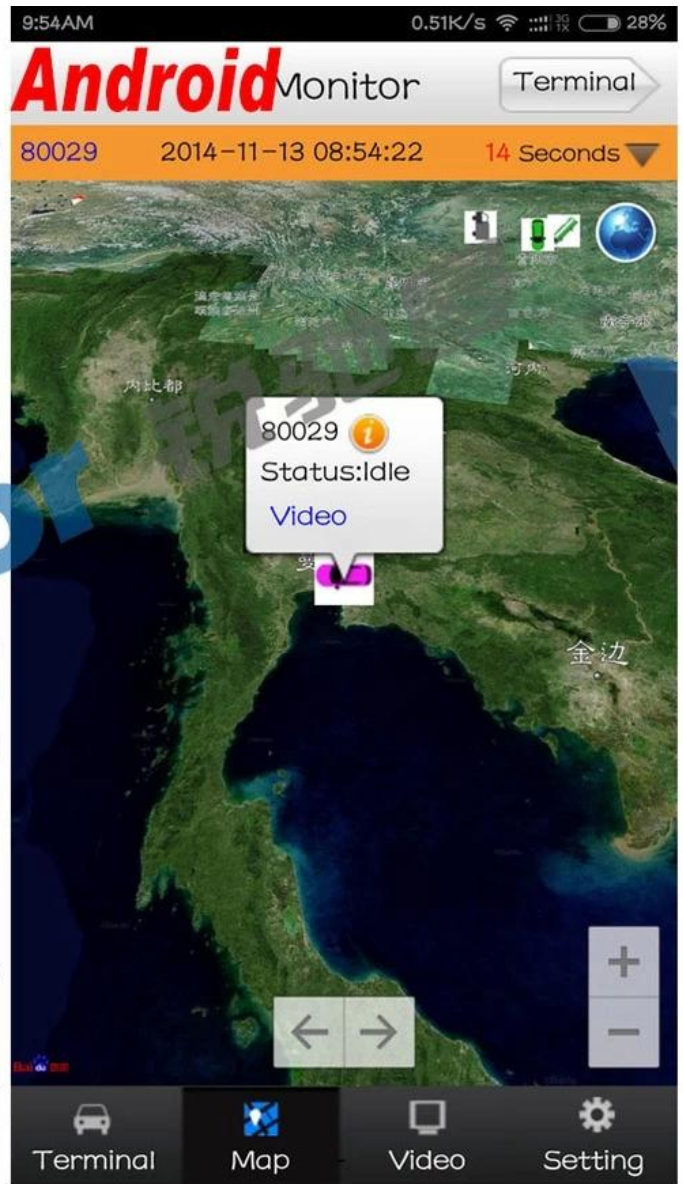

Android/Ios app monitor

Interface de software do servidor

Index	Vehicle	Total Mileage (KM)	Begin Time	Start Mileage (KM)	Start Position	End Time	End Mileage (KM)
1	粤EX3114	174.88	2016-01-08 09:03:32	22.95	22.534264, 114.006444	2016-01-08 16:25:41	157.83
2	粤EX3130	202.07	2016-01-08 07:33:17	18.1	22.884299, 112.892602	2016-01-08 16:25:28	171.57
3	24012	277.42	2016-01-08 07:09:55	23.41	23.369582, 116.675227	2016-01-08 14:57:24	300.83
4	冀A76248	97.4	2016-01-08 00:00:25	299.97	41.572489, 118.786245	2016-01-08 09:42:39	41.09
5	24023	0	2016-01-08 00:00:07	16.26	37.758759, 120.731127	2016-01-08 16:19:07	16.26
6	鲁QW5387	416.36	2016-01-08 06:09:54	96.66	35.461432, 117.643793	2016-01-08 16:20:11	92.83
7	鲁J81712	120.98	2016-01-08 04:48:40	26.51	35.876478, 117.681941	2016-01-08 14:25:07	144.92
8	粤HG5250	45.81	2016-01-08 00:00:03	139.13	22.654394, 112.498593	2016-01-08 16:15:15	115.82
9	粤HG5153	40.61	2016-01-08 00:00:27	92	22.654197, 112.497665	2016-01-08 16:11:28	73.72
10	粤HG5368	111.72	2016-01-08 00:00:15	145.61	22.654321, 112.498645	2016-01-08 16:24:48	93.9
11	粤HG5010	52.02	2016-01-08 00:00:10	93.24	22.854234, 112.497795	2016-01-08 16:15:55	57.92
12	鲁AA3683	655.08	2016-01-08 00:00:29	354.36	35.950643, 117.659700	2016-01-08 16:24:44	1009.74
13	24058	224.42	2016-01-08 07:00:58	44.57	37.949788, 118.844070	2016-01-08 16:17:34	60.4
14	28999	2.36	2016-01-08 13:13:09	17.6	28.734420, 121.235847	2016-01-08 13:57:27	19.81
15	01568	369.29	2016-01-08 00:00:54	51.04	33.733305, 115.866921	2016-01-08 16:03:58	420.33

Aplicativo