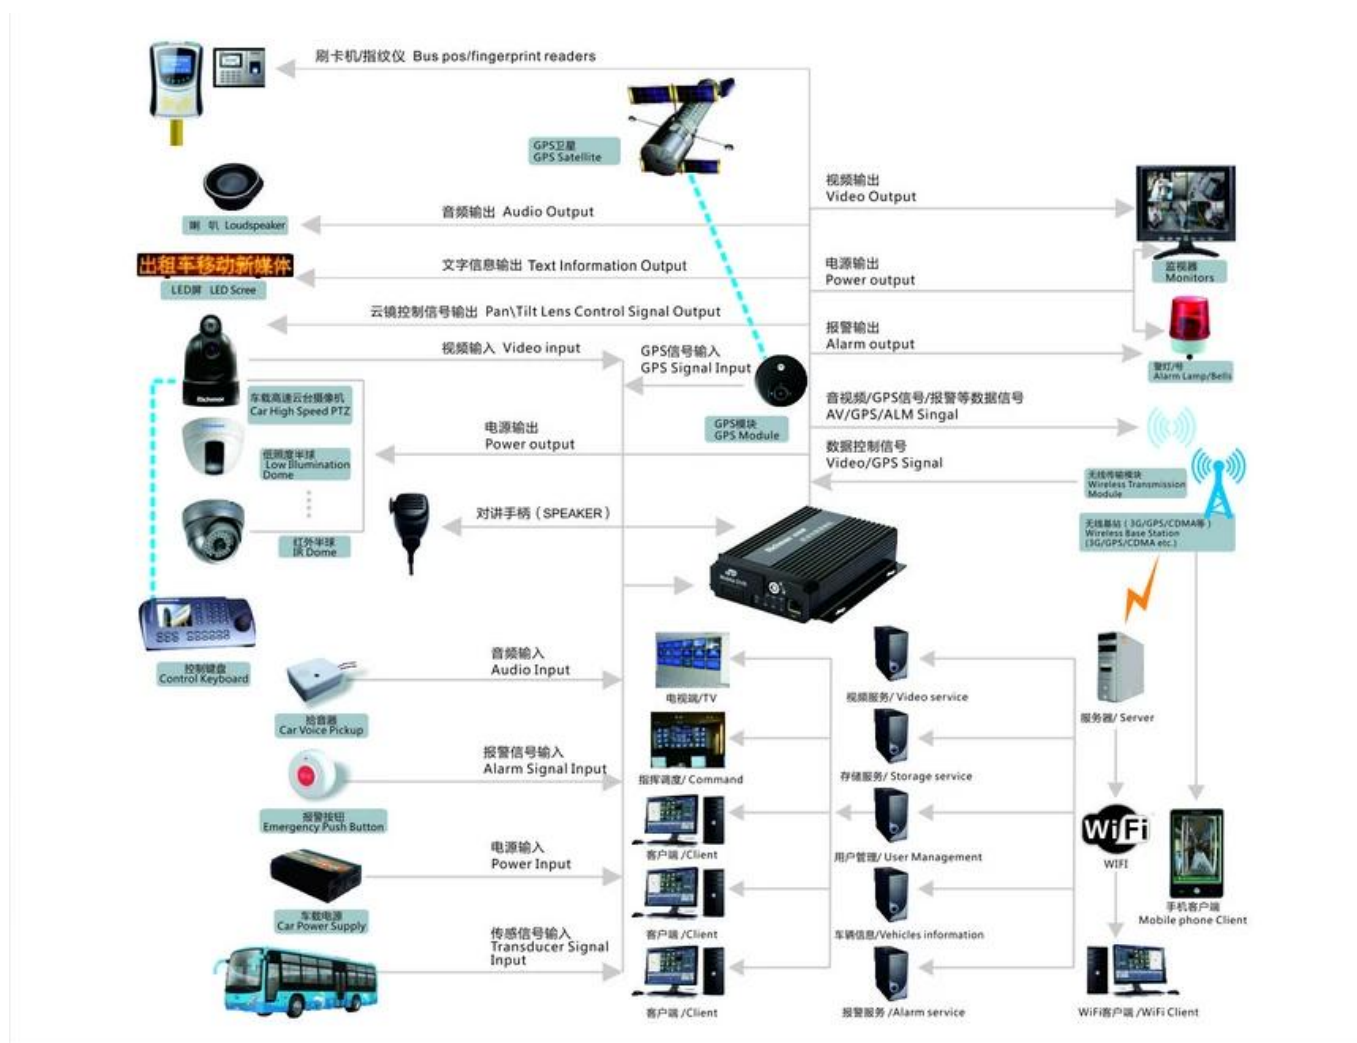

Aplicativo

Outros tipos relacionados de DVR móvel