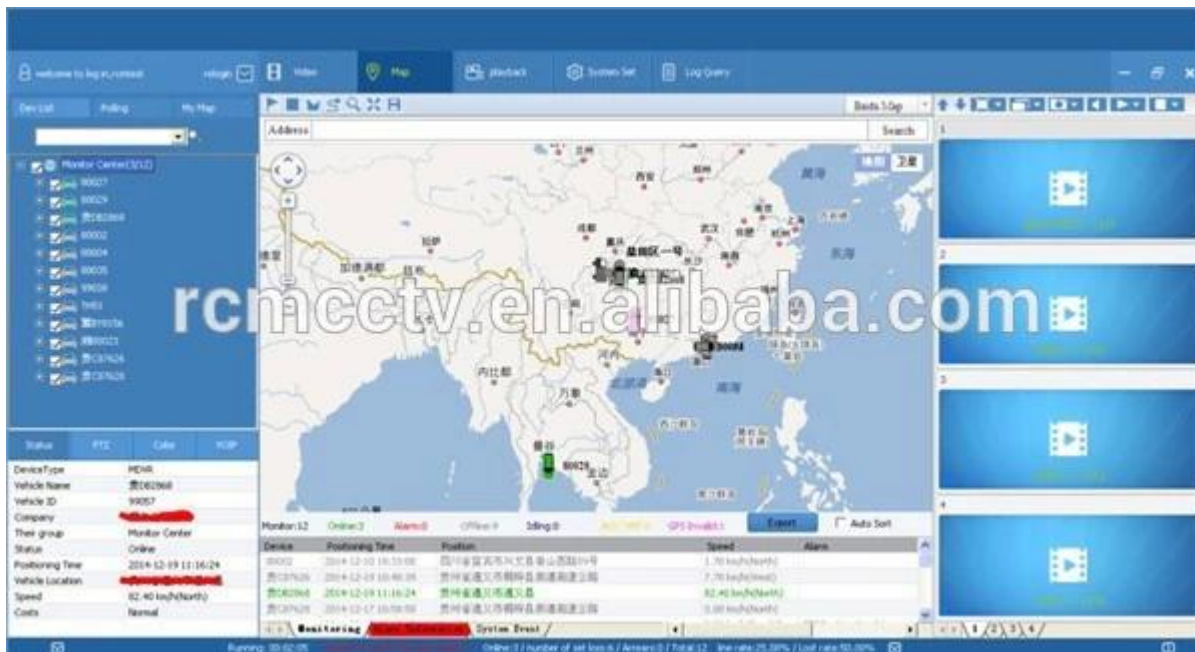

Richmor vigilância GUI

The main menu includes: Search, System setup, Rec setup, Network setup, Alarm setup, Peripheral setup, System Tools, System Information, as below:

Richmou Mobile DVR mileage summary

PLayer interface de software

Romote visualizaç o de vigil ncia 3G 4G Mobile DVR escola Bus soluç o

功能特点 Features

实时监控, GPS定位
Real-time monitoring,
GPS positioning

身份验证, 人数统计
Two-factor authentication

语音功能 Voice features