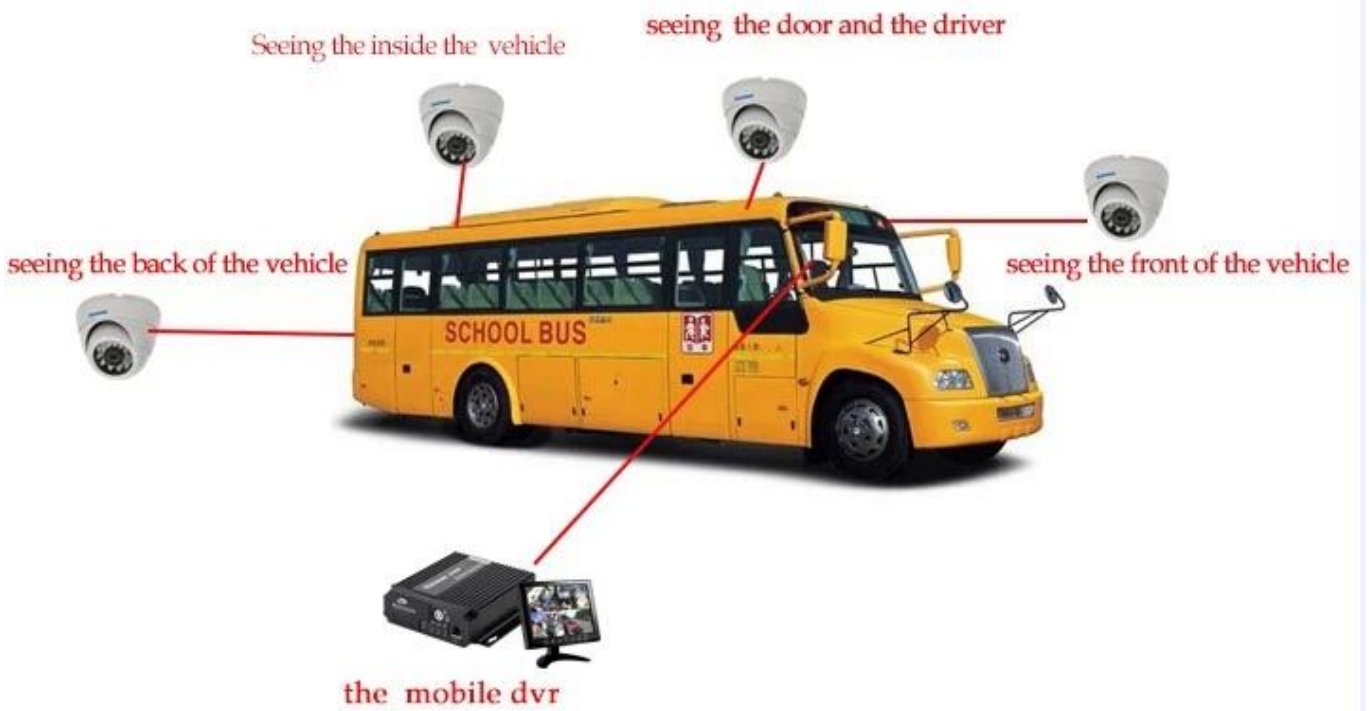

Report Device User

Mileage Summary

Begin Time: 2016-01-08 00:00:00 To: 2016-01-08 16:27:09

Device: All Devices

Select Device

Query

Export To Excel

Export To Csv

Export To Pdf

Mileage Summary

Index	Vehicle	Total Mileage(KM)	Begin Time	Start Mileage(KM)	Start Position	End Time	End Mileage(KM)
1	粤B31114	174.80	2016-01-08 09:03:32	22.85	22.534264, 111.006444	2016-01-08 16:25:41	157.80
2	粤B3130	202.07	2016-01-08 07:33:17	18.1	22.584230, 112.832902	2016-01-08 16:25:28	171.57
3	24012	277.42	2016-01-08 07:09:55	23.41	23.368962, 111.675227	2016-01-08 14:57:24	300.83
4	粤A78248	97.4	2016-01-08 00:00:25	289.97	41.571465, 118.708245	2016-01-08 09:42:39	41.99
5	24023	0	2016-01-08 00:00:07	16.26	37.758759, 120.731127	2016-01-08 16:19:07	16.26
6	粤QW5387	416.36	2016-01-08 06:09:54	96.88	35.461432, 117.643793	2016-01-08 16:20:11	92.83
7	粤B78712	120.98	2016-01-08 04:48:40	26.51	35.878478, 117.681941	2016-01-08 14:25:07	144.90
8	粤B82520	45.81	2016-01-08 00:00:03	138.13	22.654294, 112.408933	2016-01-08 16:15:15	115.82
9	粤W6153	40.61	2016-01-08 00:00:27	82	22.854197, 112.497885	2016-01-08 16:11:28	73.72
10	粤B85368	111.72	2016-01-08 00:00:15	145.61	22.854321, 112.498845	2016-01-08 16:24:48	93.9
11	粤B95010	52.02	2016-01-08 00:00:10	93.24	22.854234, 112.497795	2016-01-08 16:15:55	57.82
12	粤A43883	855.88	2016-01-08 00:00:29	354.36	35.952642, 117.658703	2016-01-08 16:24:44	1008.74
13	24058	224.42	2016-01-08 07:00:58	44.57	37.948788, 118.844070	2016-01-08 16:17:34	60.4
14	28998	2.36	2016-01-08 13:13:08	17.6	28.734423, 121.225947	2016-01-08 13:57:27	19.81
15	01568	369.29	2016-01-08 00:00:54	51.04	33.733305, 115.868821	2016-01-08 16:03:58	420.33

Remote visualização de vigilância 3G 4G WIFI GPS Mobile DVR solução de táxi