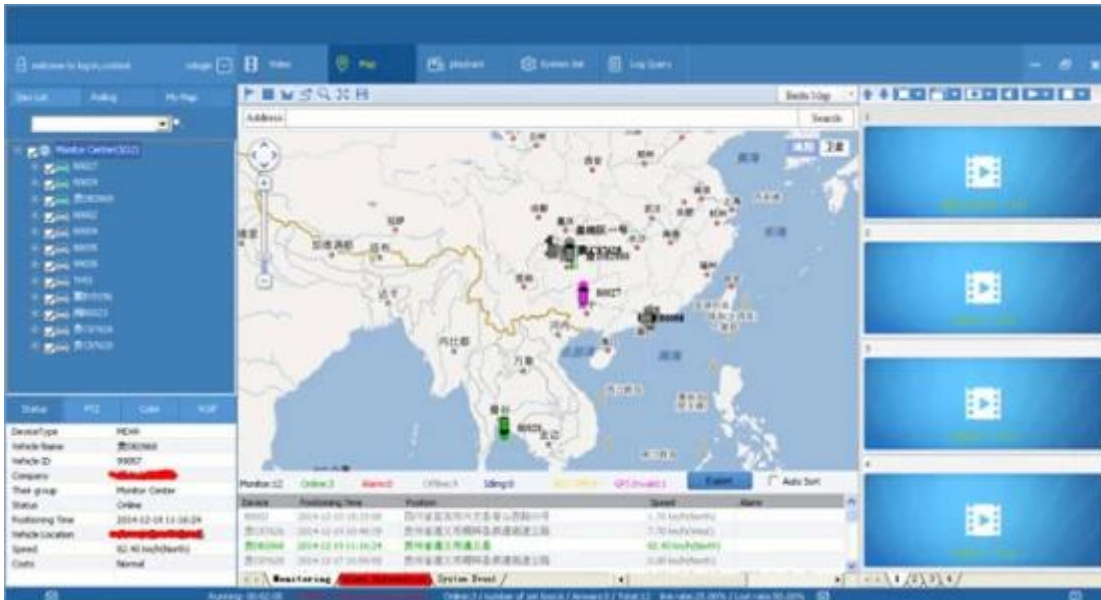

CMSV6 no telefone móvel.

Tem tudo na palma da sua mão

Monitoramento em tempo real via telefone celular-iphone de suporte, Android, sistema de iPad