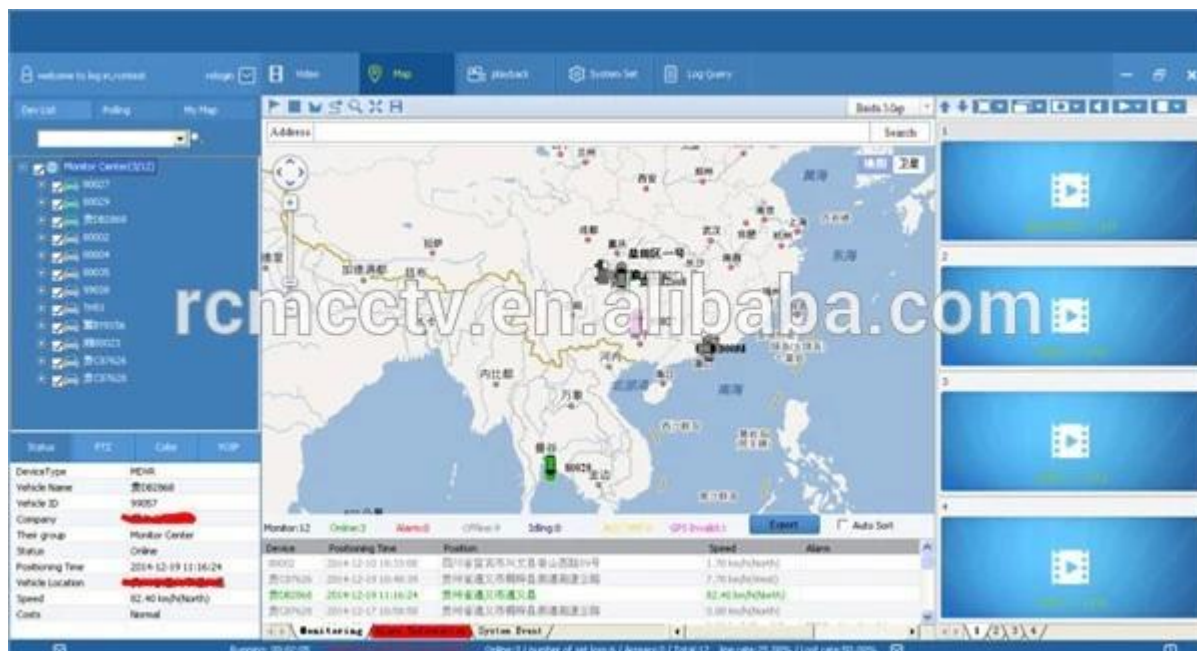

## Richmou Mobile DVR Mileage Summary

Vehicle Management System Welcome! 管理员 | Manager | Exit

Report Device User

## PLayer interface de software

**Romote visualização de vigilância 3G 4G Mobile DVR escola Bus solução**