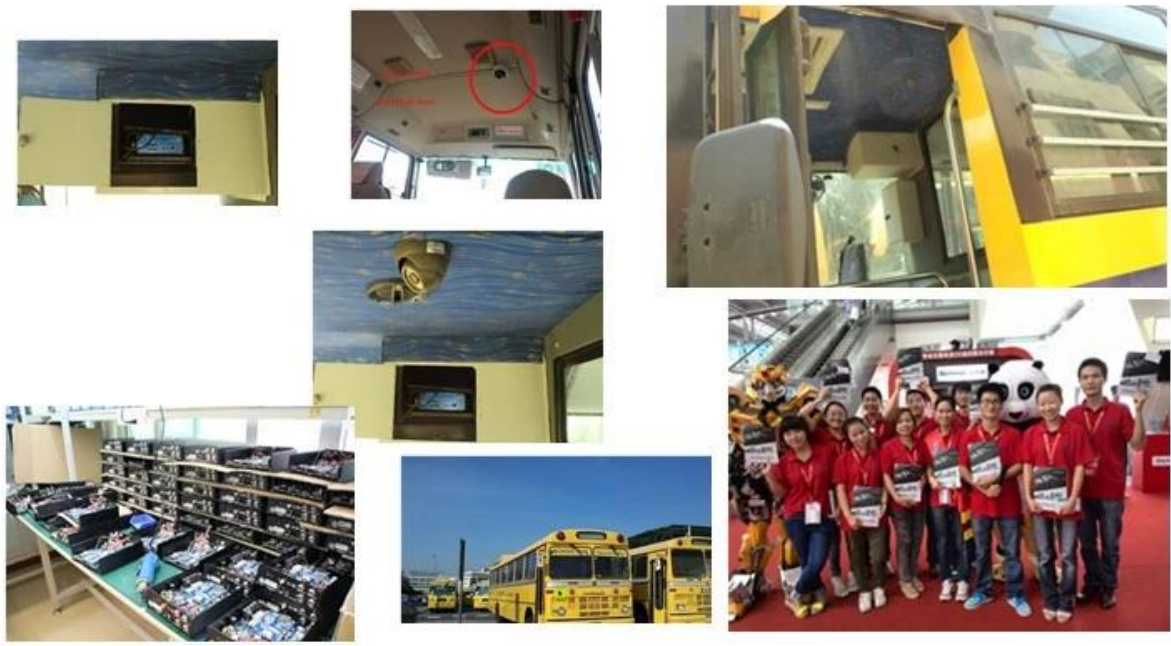

Certificação: