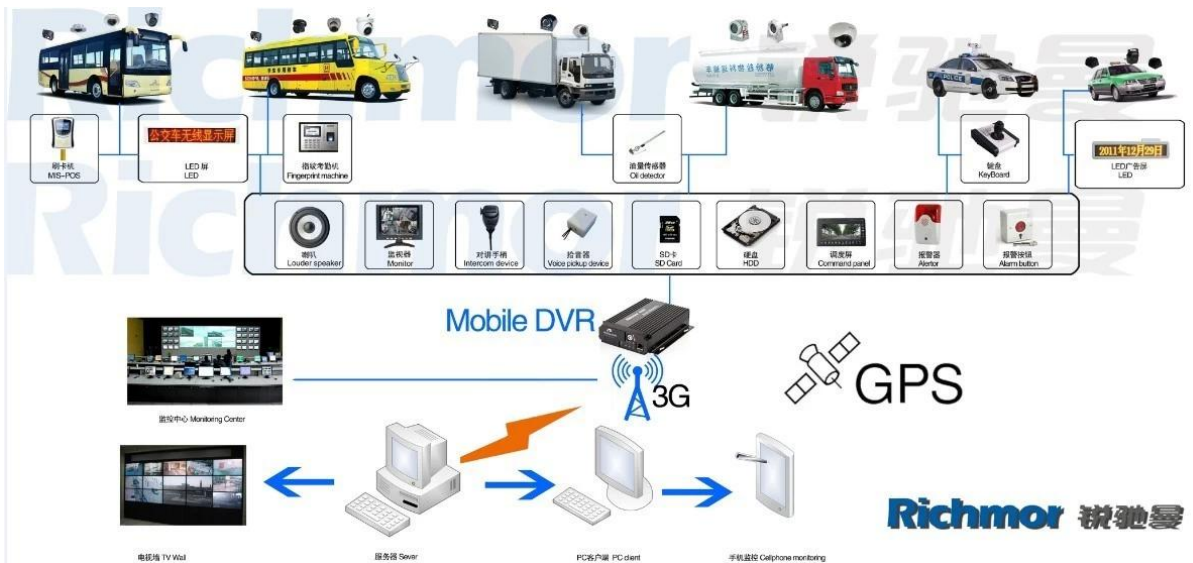

Nosso projeto DVR móvel para veículos