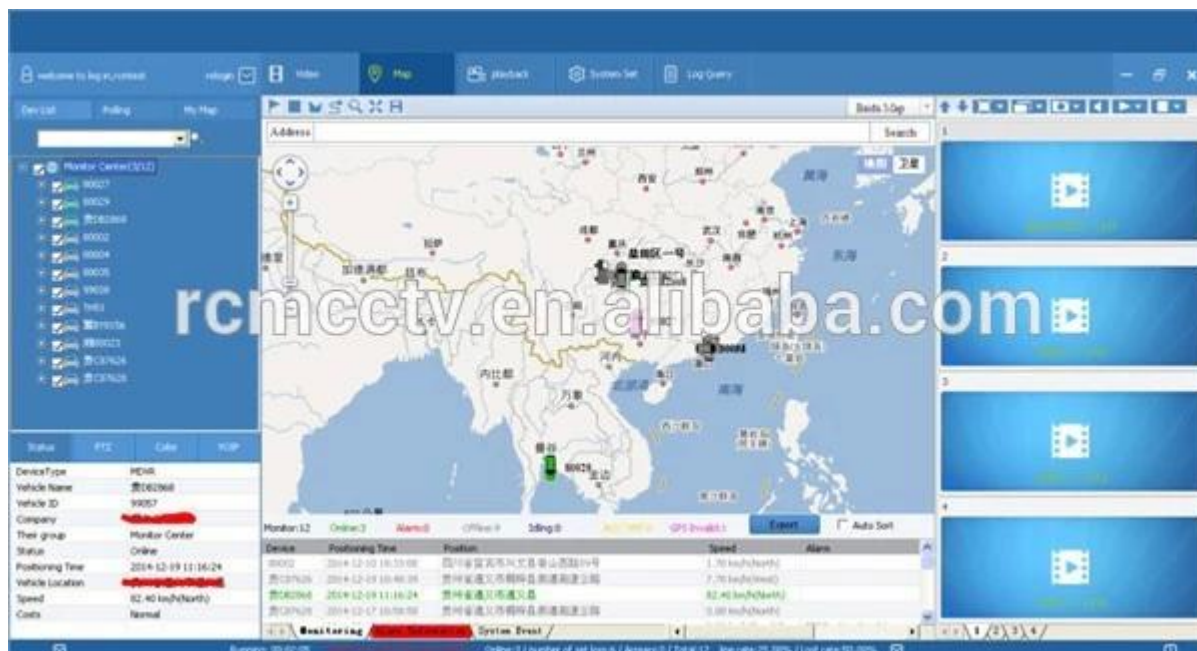

Plasua interface de software

Visualização de Vigilância Remote Solução de ônibus escolar 3G 4G Mobile DVR