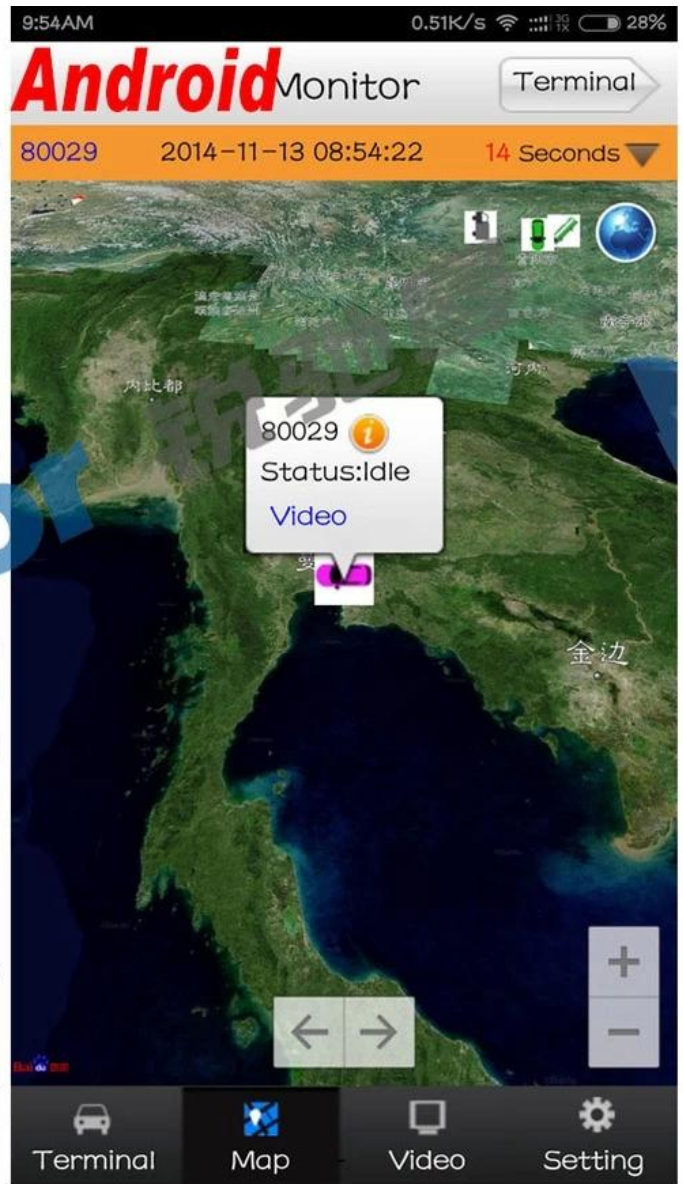

Interface do software do servidor

Aplicação

Index	Vehicle	Total Mileage (KM)	Begin Time	Start Mileage (KM)	Start Position	End Time	End Mileage (KM)
1	粤EX3114	174.88	2016-01-08 09:03:32	22.95	22.534264, 114.006444	2016-01-08 16:25:41	157.83
2	粤EX3130	202.07	2016-01-08 07:33:17	18.1	22.884299, 112.892602	2016-01-08 16:25:28	171.57
3	24012	277.42	2016-01-08 07:09:55	23.41	23.369582, 116.675227	2016-01-08 14:57:24	300.83
4	冀A76248	97.4	2016-01-08 00:00:25	299.97	41.572489, 118.786245	2016-01-08 09:42:39	41.09
5	24023	0	2016-01-08 00:00:07	16.26	37.758759, 120.731127	2016-01-08 16:19:07	16.26
6	鲁QW5387	416.36	2016-01-08 06:09:54	96.66	35.461432, 117.643793	2016-01-08 16:20:11	92.83
7	鲁J81712	120.98	2016-01-08 04:48:40	26.51	35.876478, 117.681941	2016-01-08 14:25:07	144.92
8	粤HG5250	45.81	2016-01-08 00:00:03	139.13	22.654394, 112.498593	2016-01-08 16:15:15	115.82
9	粤HG5153	40.61	2016-01-08 00:00:27	92	22.654197, 112.497665	2016-01-08 16:11:28	73.72
10	粤HG5368	111.72	2016-01-08 00:00:15	145.61	22.654321, 112.498645	2016-01-08 16:24:48	93.9
11	粤HG5010	52.02	2016-01-08 00:00:10	93.24	22.854234, 112.497795	2016-01-08 16:15:55	57.92
12	鲁AA3683	655.08	2016-01-08 00:00:29	354.36	35.950643, 117.659700	2016-01-08 16:24:44	1009.74
13	24058	224.42	2016-01-08 07:00:58	44.57	37.949788, 118.844070	2016-01-08 16:17:34	60.4
14	28999	2.36	2016-01-08 13:13:09	17.6	28.734420, 121.235847	2016-01-08 13:57:27	19.81
15	01568	369.29	2016-01-08 00:00:54	51.04	33.733305, 115.866921	2016-01-08 16:03:58	420.33

Outros tipos relacionados de DVR móvel