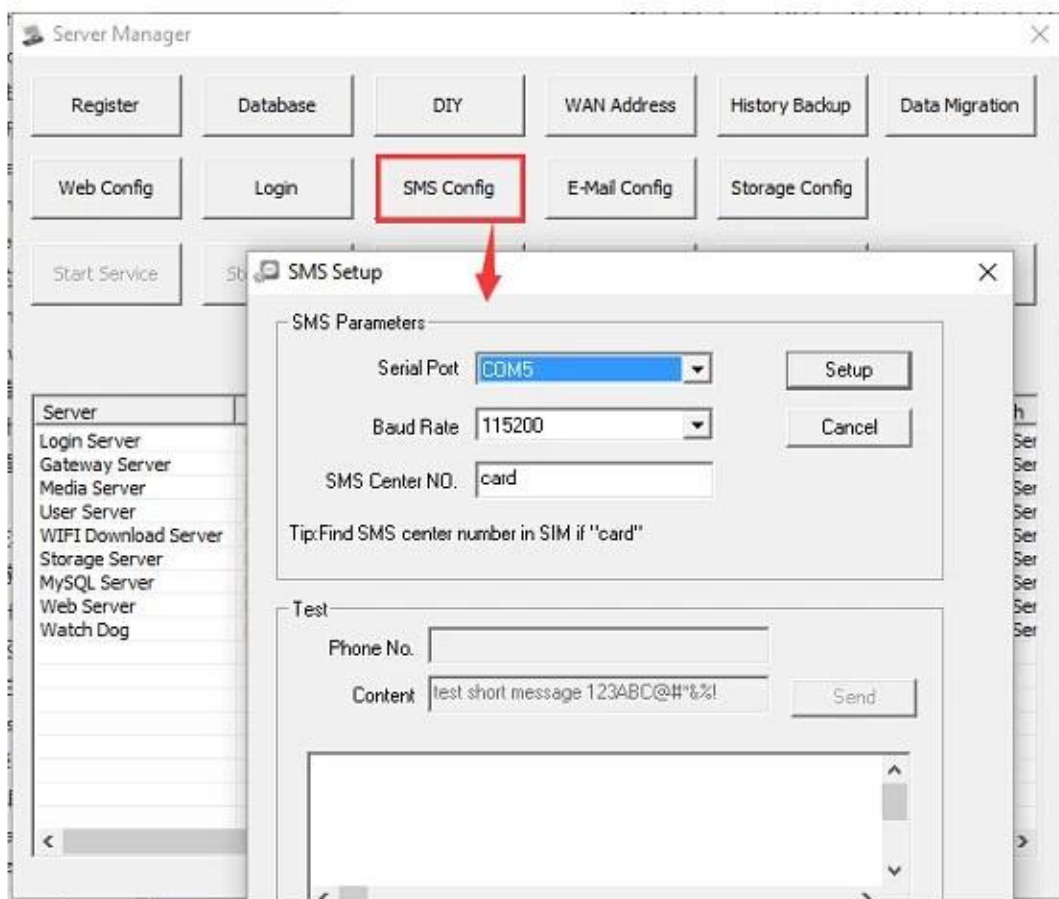

Comprar Guides

Embalagem

1 unidade com todos os acessórios padrão tais como cabos de AV/cabo de lo/cabo de poder/chave etc.

Caixa de papel neutra ou caixa de papel da cor com logotipo Richmor imprimido, igualmente o pacote personalizado bem-vindo.