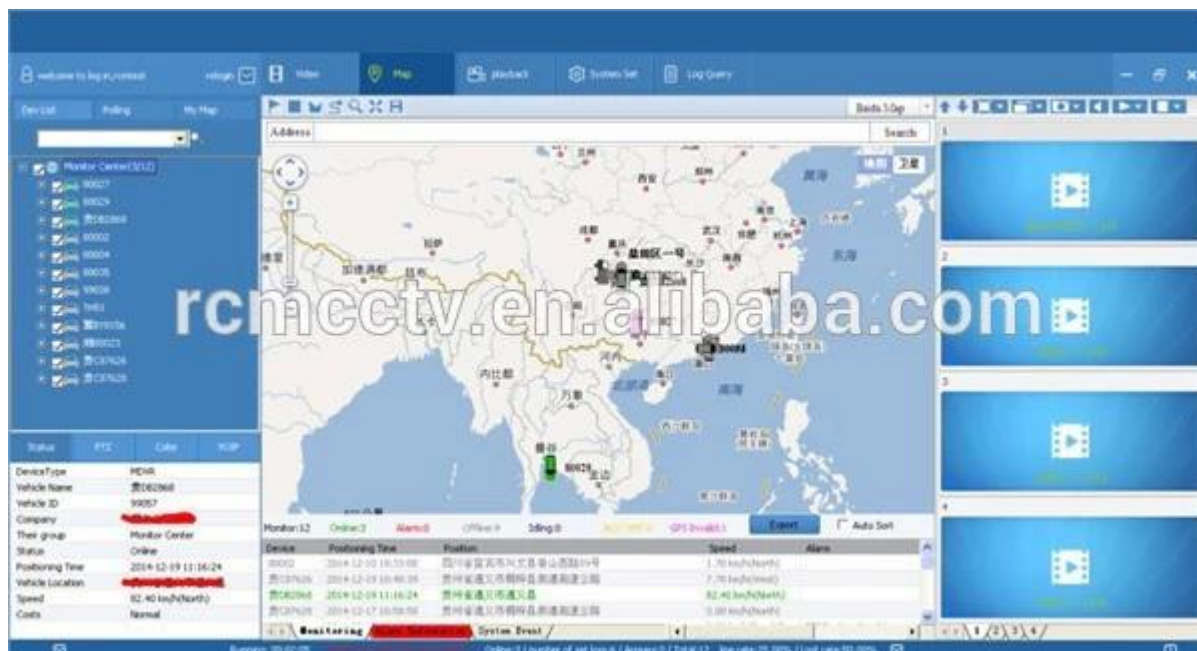

Vehicle Management System Welcome! 管理员 | Manager | Exit

Report Device User

Mileage Summary

Begin Time: 2016-01-08 00:00:00 To: 2016-01-08 16:27:09

Device: All Devices

Index	Vehicle	Total Mileage(KM)	Begin Time	Start Mileage(KM)	Start Position	End Time	End Mileage(KM)
1	鄂D3114	174.88	2016-01-08 08:00:30	22.95	22.52429, 114.00844	2016-01-08 16:25:41	157.83
2	鄂D3130	202.07	2016-01-08 07:30:17	18.1	22.88429, 112.88282	2016-01-08 16:25:28	173.97
3	24012	277.42	2016-01-08 07:08:55	23.41	23.389582, 116.675227	2016-01-08 14:57:24	300.83
4	鄂A78268	97.4	2016-01-08 00:00:25	298.97	41.572492, 118.788245	2016-01-08 08:42:38	41.08
5	24023	0	2016-01-08 00:00:07	16.28	37.158759, 120.731127	2016-01-08 16:19:07	16.28
6	鄂QF5387	416.36	2016-01-08 08:09:54	98.88	35.881432, 117.843783	2016-01-08 16:28:11	92.83
7	鄂D81712	120.98	2016-01-08 04:48:40	28.51	36.878478, 117.681941	2016-01-08 14:25:07	144.92
8	鄂D82250	45.81	2016-01-08 00:00:03	138.13	22.654294, 112.488283	2016-01-08 16:15:15	115.82
9	鄂D6153	48.64	2016-01-08 00:00:27	82	22.654187, 112.487865	2016-01-08 16:11:28	73.72
10	鄂D8268	111.72	2016-01-08 00:00:15	145.61	22.654321, 112.488245	2016-01-08 16:24:48	93.9
11	鄂D6010	52.02	2016-01-08 00:00:10	83.24	22.654294, 112.487785	2016-01-08 16:15:55	57.82
12	鄂A3080	895.08	2016-01-08 00:00:29	354.36	36.882843, 117.682781	2016-01-08 16:24:44	1089.74
13	24058	224.42	2016-01-08 07:00:58	44.57	37.949788, 116.844070	2016-01-08 16:17:34	60.4
14	28998	2.36	2016-01-08 13:11:08	17.6	28.734420, 121.238947	2016-01-08 13:57:27	19.81
15	00588	369.29	2016-01-08 00:00:54	51.84	33.733305, 115.868821	2016-01-08 16:00:58	420.33

PLayer interface de software

Romote visualizaç o de vigil ncia 3G 4G Mobile DVR escola Bus soluç o

功能特点 Features

实时监控, GPS定位
Real-time monitoring,
GPS positioning

身份验证, 人数统计
Two-factor authentication

语音功能 Voice features