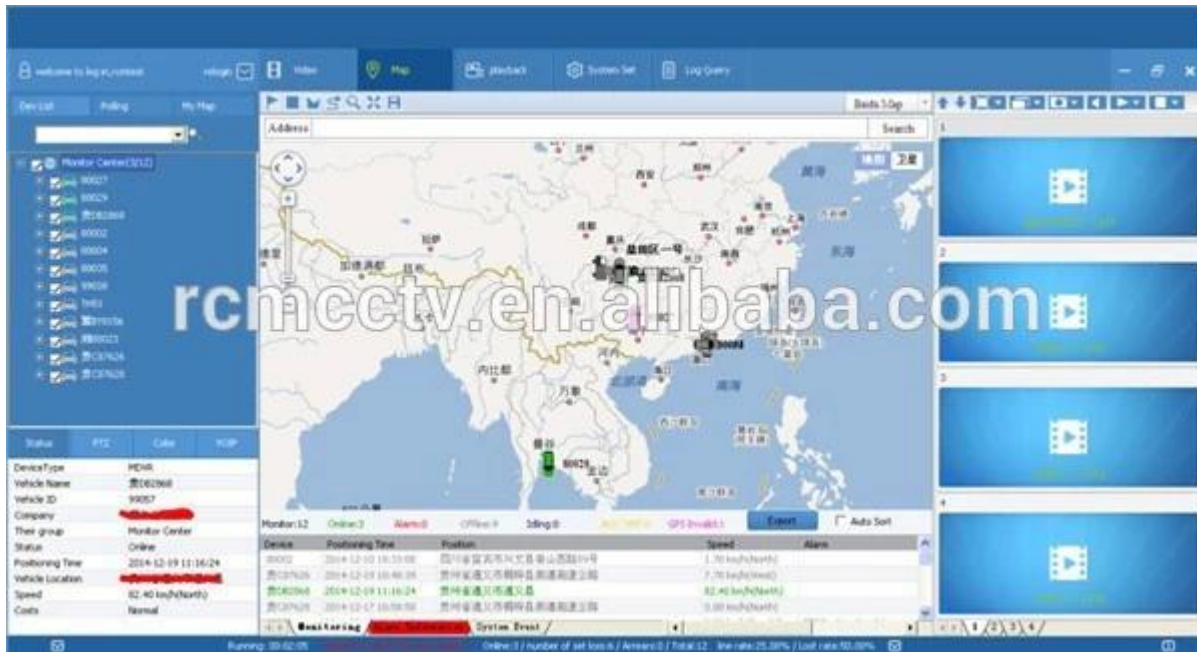

Plainterface do software YER