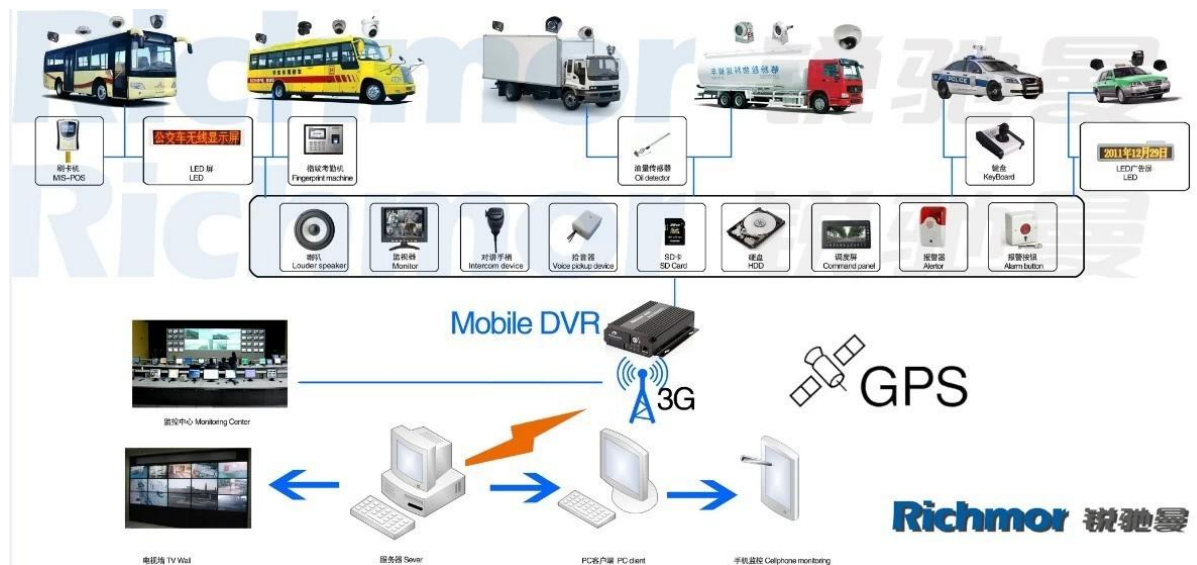

Nosso projeto DVR móvel para veículos