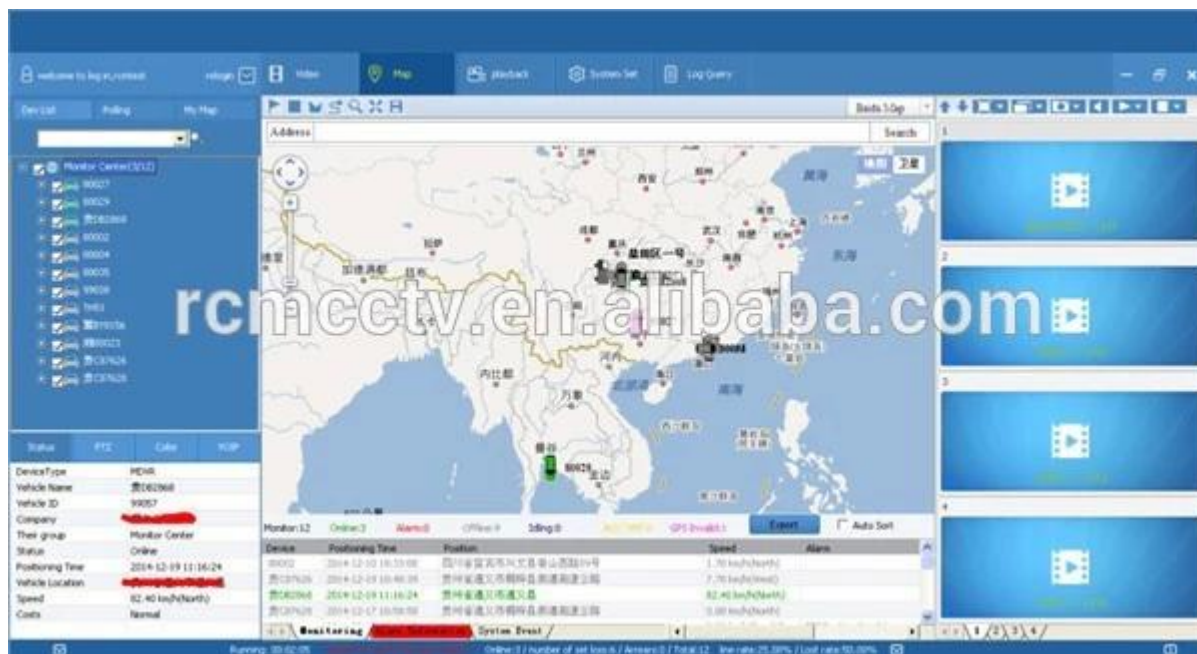

Vehicle Management System Welcome! 管理员 | Manager | Exit

Report Device User

Mileage Summary

Begin Time: 2016-01-08 00:00:00 To: 2016-01-08 16:27:09

Device: All Devices

Index	Vehicle	Total Mileage(KM)	Begin Time	Start Mileage(KM)	Start Position	End Time	End Mileage(KM)
1	鄂D3114	174.88	2016-01-08 08:00:30	22.95	22.52429, 114.00844	2016-01-08 16:25:41	157.83
2	鄂D3130	202.07	2016-01-08 07:30:17	18.1	22.88428, 112.88282	2016-01-08 16:25:28	173.57
3	24012	277.42	2016-01-08 07:08:55	23.41	23.389582, 116.675227	2016-01-08 14:57:24	300.63
4	鄂A78268	97.4	2016-01-08 00:00:25	298.97	41.572492, 116.788245	2016-01-08 08:42:38	41.09
5	24023	0	2016-01-08 00:00:07	16.28	37.158759, 120.731127	2016-01-08 16:19:07	16.28
6	鄂QF5387	416.36	2016-01-08 08:09:54	98.88	35.881432, 117.843783	2016-01-08 16:28:11	92.83
7	鄂D81712	120.98	2016-01-08 04:48:40	28.51	36.878478, 117.681941	2016-01-08 14:25:07	144.92
8	鄂D82250	45.81	2016-01-08 00:00:03	138.13	22.654284, 112.488283	2016-01-08 16:15:15	115.82
9	鄂D6153	48.64	2016-01-08 00:00:27	82	22.654187, 112.487865	2016-01-08 16:11:28	73.72
10	鄂D82268	111.72	2016-01-08 00:00:15	145.61	22.654201, 112.488245	2016-01-08 16:24:48	93.9
11	鄂D6010	52.02	2016-01-08 00:00:10	83.24	22.654234, 112.487785	2016-01-08 16:15:55	57.82
12	鄂A3080	895.08	2016-01-08 00:00:29	354.36	36.882843, 117.682701	2016-01-08 16:24:44	1089.74
13	24058	224.42	2016-01-08 07:00:58	44.57	37.949788, 116.844070	2016-01-08 16:17:34	60.4
14	28998	2.36	2016-01-08 13:13:08	17.6	28.734420, 121.238947	2016-01-08 13:57:27	19.81
15	00588	369.29	2016-01-08 00:00:54	51.84	33.733305, 115.868821	2016-01-08 16:00:58	420.33

Player interface de software

Romote Visualizando Vigilância solução de ônibus 3G 4G DVR móvel Escola

功能特点 Features

实时监控, GPS定位
Real-time monitoring,
GPS positioning

身份验证, 人数统计
Two-factor authentication

语音功能 Voice features