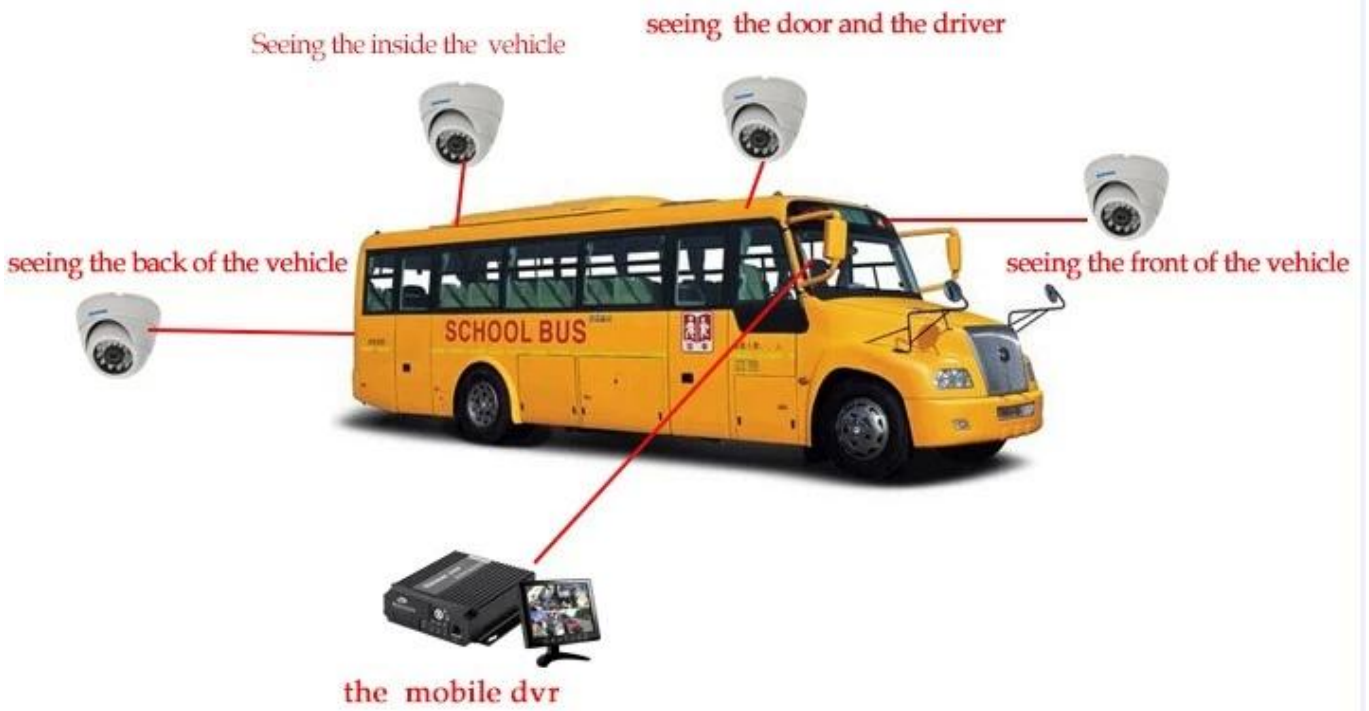

Richmor GUI vigilância

The main menu includes: Search, System setup, Rec setup, Network setup, Alarm setup, Peripheral setup, System Tools, System Information, as below:

Richmou Mobile DVR Mileage SRESUMO

Player interface de software

Romote Visualizando Vigilância solução de ônibus 3G 4G DVR móvel Escola

功能特点 Features

实时监控, GPS定位
Real-time monitoring,
GPS positioning

身份验证, 人数统计
Two-factor authentication

语音功能 Voice features