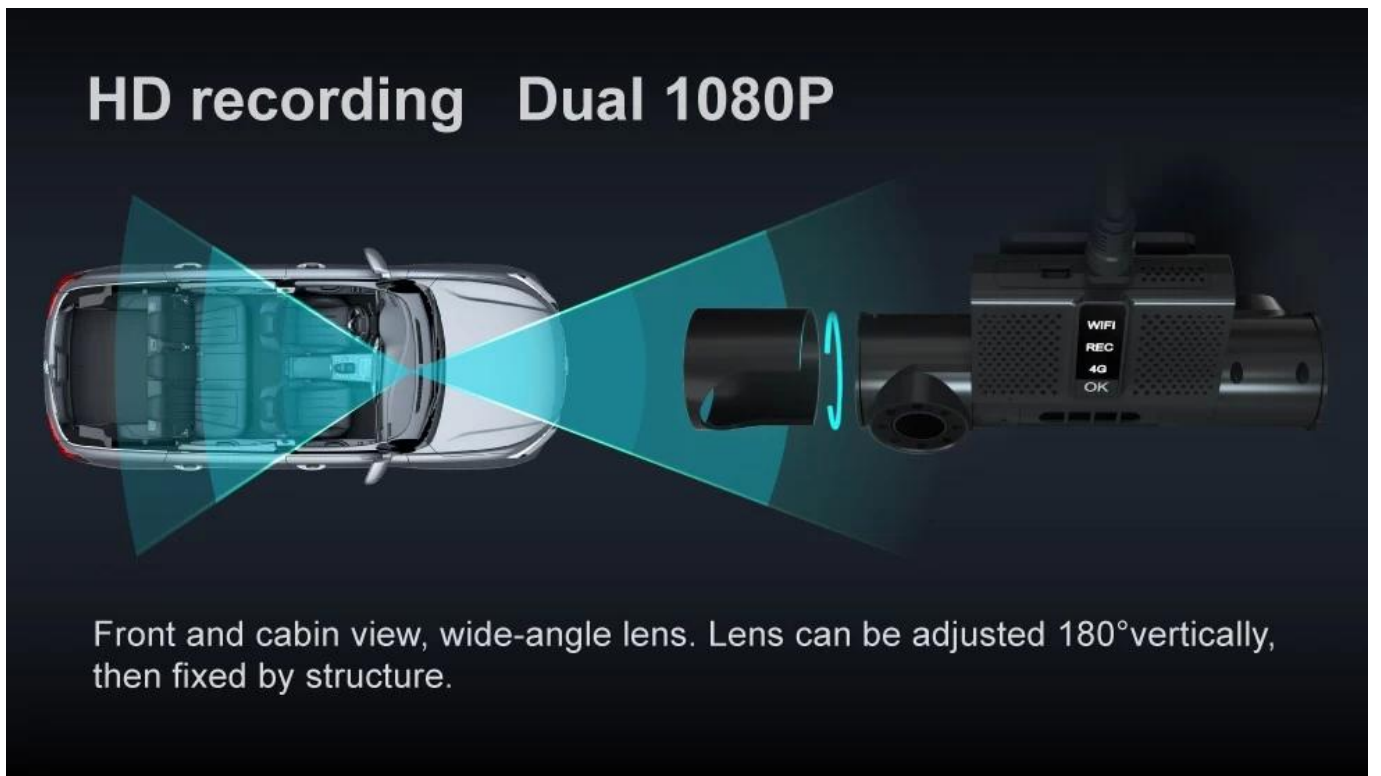

4G Double Len Dashcam

Model No.: BK6MZ

Breif Introduction

This mini dashcam is as big as a a hand, integrated with 2 cameras, microphone and speaker. It supports 4G for live video and GPS for location tracking. 1080P high resolution video image, 25 6GB as storage. Will your good tool for fleet managemnt!

Ride-hailing/Taxi Fleet management
Mini HD dual-len dashcam

Richmor 锐驰摩

WIFI
REC
4G
OK

2CH 1080P 4G BD/GPS IO alarm Intercom WiFi AP G-Sensor

The image shows a black Richmor BK6MZ dashcam with a dual-lens design. The front lens is on the left, and the rear lens is on the right. The device has a small LCD screen on the top right displaying 'WIFI', 'REC', '4G', and 'OK'. Below the screen are two speaker grilles. The brand name 'Richmor 锐驰摩' is printed on the front. The background is dark with white text. Below the dashcam is a row of icons representing its features: a camera for '2CH 1080P', a tower for '4G', a satellite for 'BD/GPS', a bell for 'IO alarm', a speech bubble for 'Intercom', a Wi-Fi symbol for 'WiFi AP', and a car with a sensor for 'G-Sensor'.