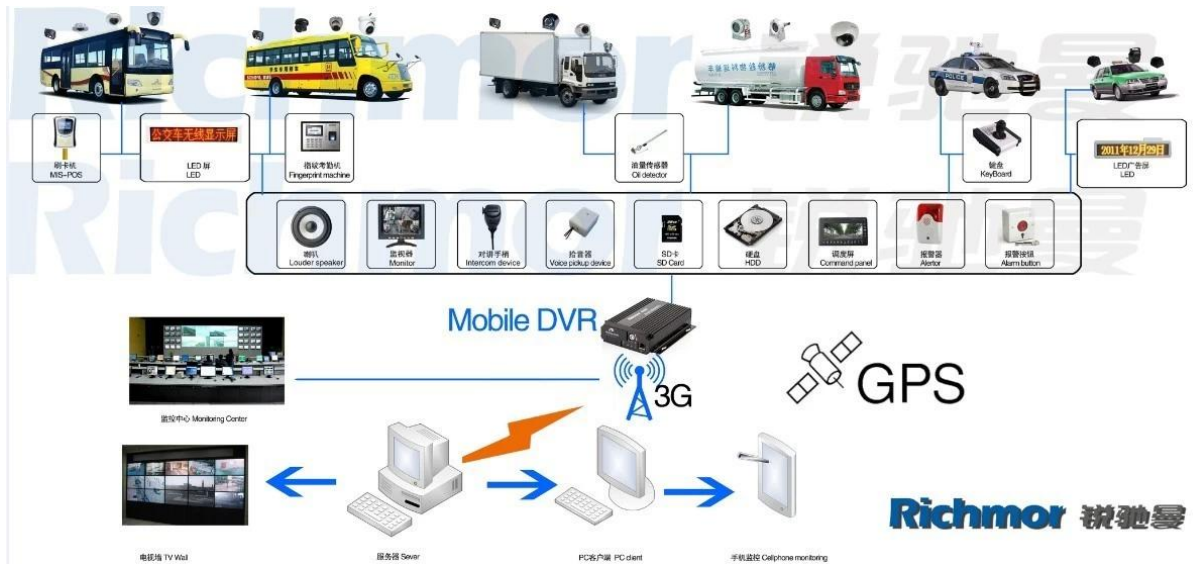

Nosso projeto DVR móvel para veículos