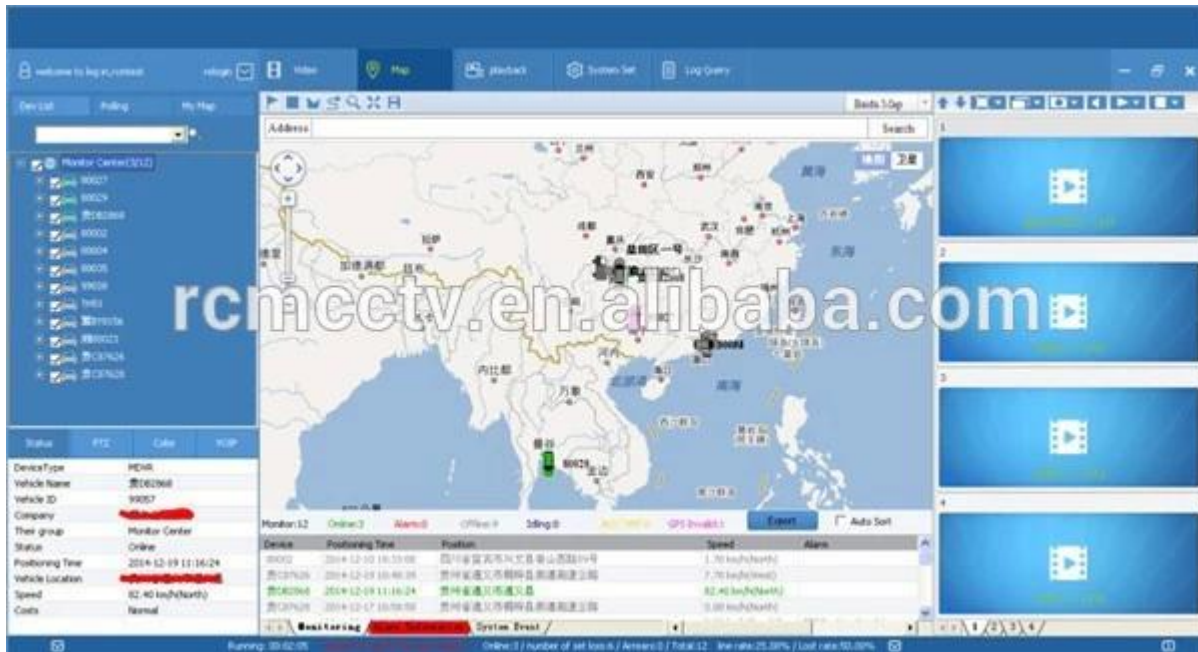

## PLayer interface de software