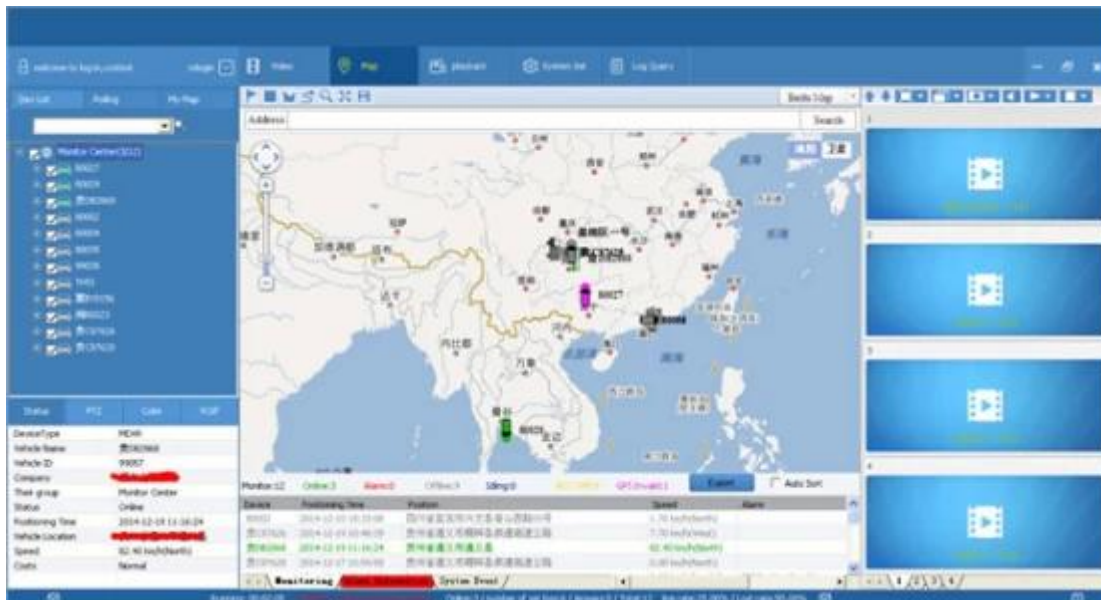

CMSV6 no telefone móvel.

Tem tudo na palma da sua mão

Monitoramento em tempo real via telefone celular-iphone de suporte, Android, sistema de iPad

Reprodução da plataforma de vigilância