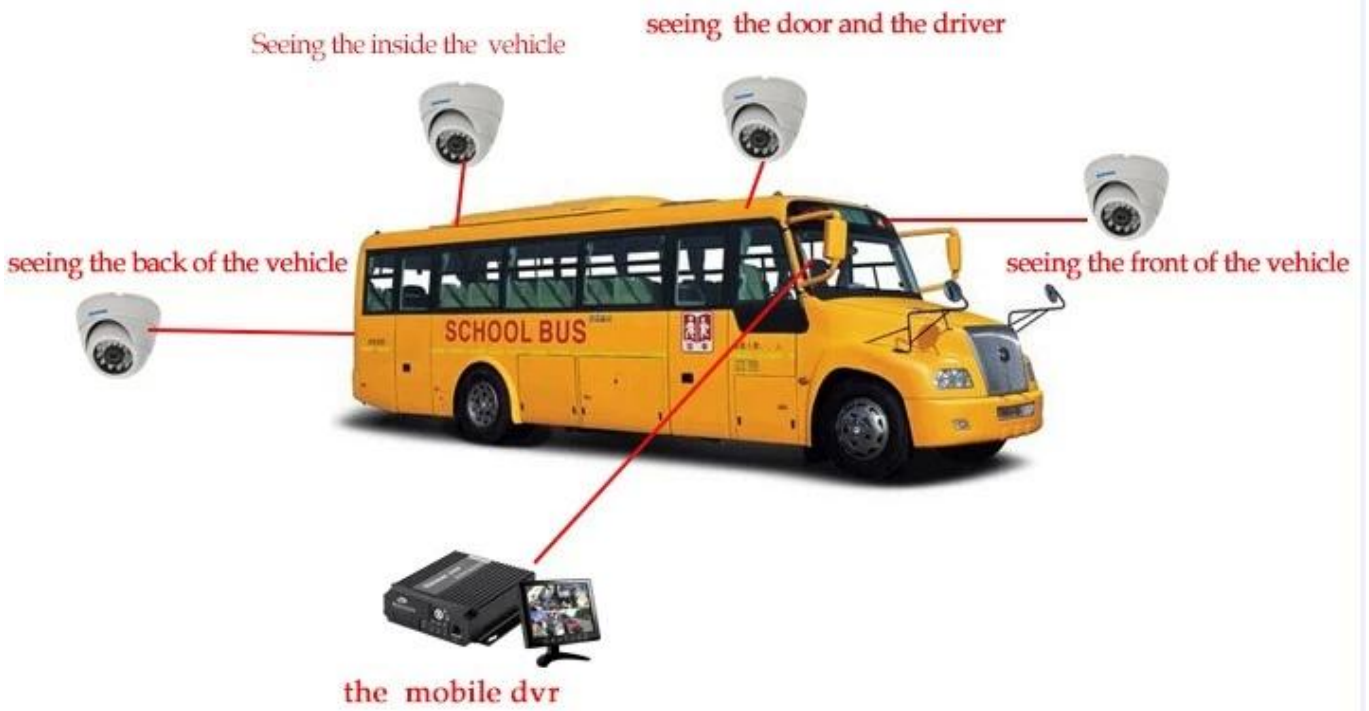

## Richmor GUI vigilância

The main menu includes: Search, System setup, Rec setup, Network setup, Alarm setup, Peripheral setup, System Tools, System Information, as below:

## Richmou Mobile DVR Mileage SRESUMO

Vehicle Management System Welcome! 管理员 | Manager | Exit

Report Device User

**Mileage Summary**

Begin Time: 2016-01-08 00:00:00 To: 2016-01-08 16:27:09

Device: All Devices

## Player interface de software

**Romote Visualizando Vigilância solução de ônibus 3G 4G DVR móvel Escola**