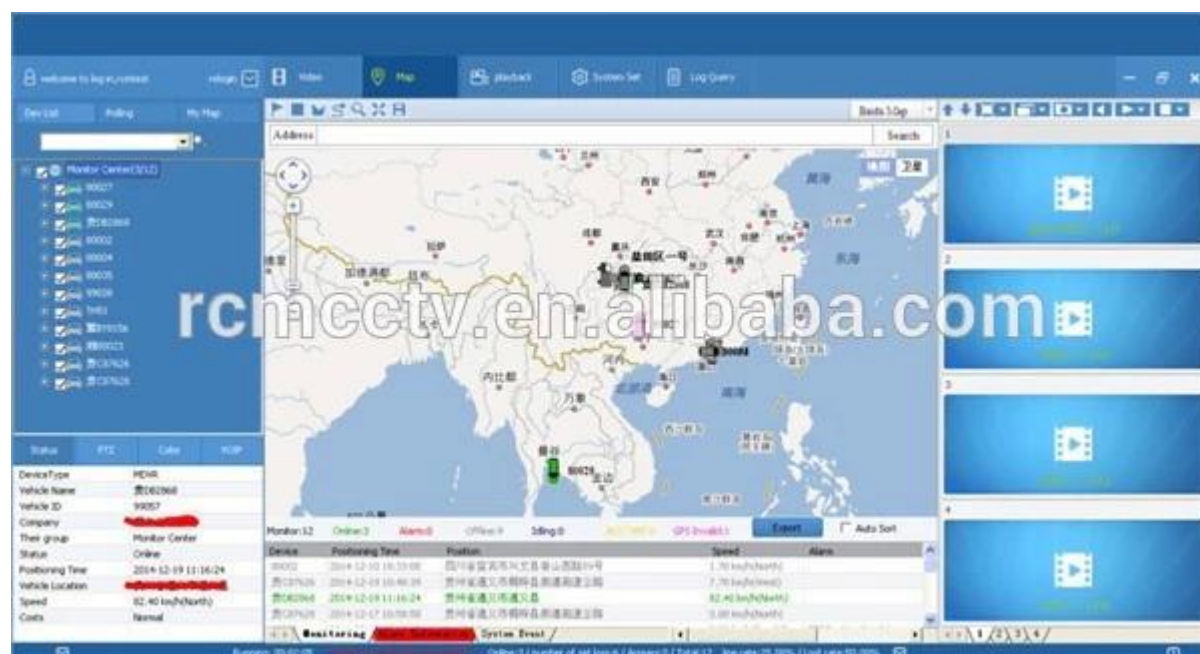

## Richmor GUI vigilância

The main menu includes: Search, System setup, Rec setup, Network setup, Alarm setup, Peripheral setup, System Tools, System Information, as below:

## Richmou Mobile DVR Mileage SRESUMO

Vehicle Management System Welcome! 管理员 | Manager | Exit

Report Device User

**Mileage Summary**

Begin Time: 2016-01-08 00:00:00 To: 2016-01-08 16:27:09

Device: All Devices

## Player interface de software

**Romote Visualizando Vigilância solução de ônibus 3G 4G DVR móvel Escola**