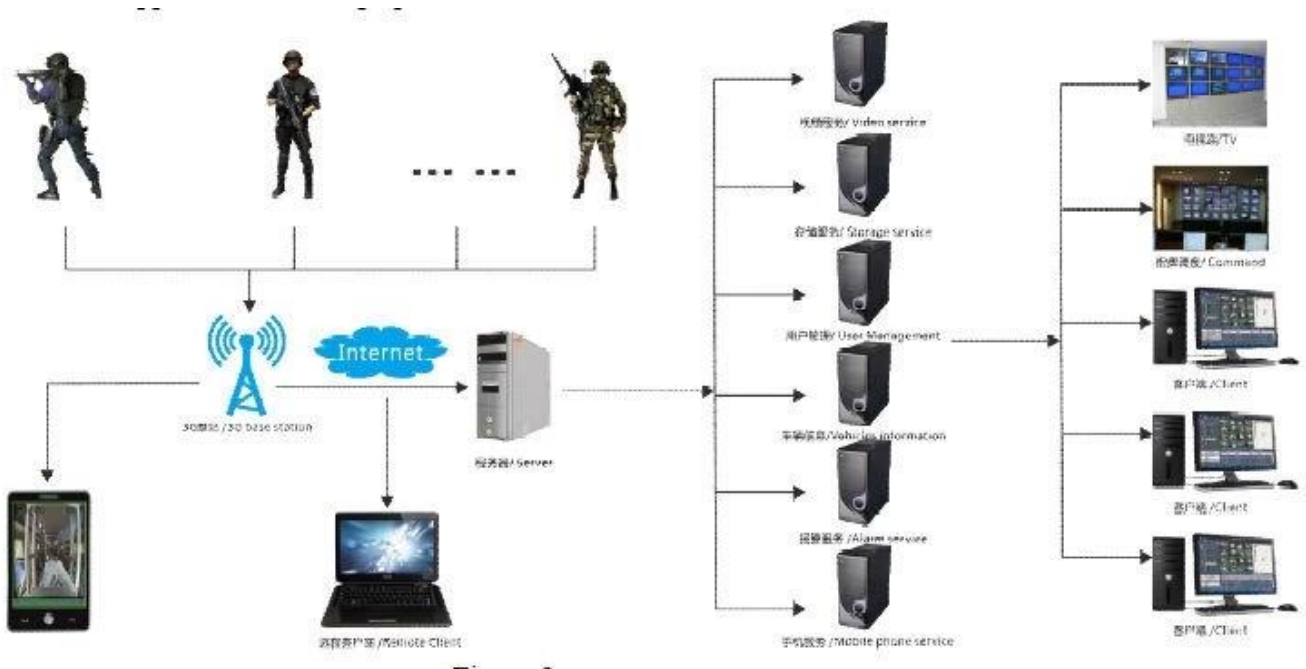

**Factory Audit**

**Richmor**

BRAND

CE FC ROHS

QR Code

The image displays a rugged handheld device from Richmor in two views: a front view on the left and a back view on the right. The front view shows a black screen at the top with three status LEDs (red, green, blue) to its left. Below the screen is a silver-colored keypad with a central 'OK' button and directional keys. A red emergency button is located on the right side of the front panel. The back view shows a textured black grip, a power button on the left, and a connector port at the bottom. The device is set against a white background with blue curved borders at the top and bottom. The 'Factory Audit' logo is in the top left, the 'Richmor' brand name is in the top right, and regulatory symbols (CE, FC, ROHS) and a QR code are at the bottom.

## Front and side board definition

## Products Features

- Industrial split type portable design, IP65 Water-proof., camera can be removed and changed according to exact environment.
- 2.4" TFT, resolution (480 \* 234), Li-po inside also have ac charger, >=6H continuous working, Portable easy use.
- Adopt H.264 compression tech, Audio code G.726, save storage room and perfect effect.
- Powerful network transmission functions, including real-time pre-view, remote playback, remote download, remote broadcasting, interactive SMS, various transmission quality for optional, support audio and video sync.
- Support 64GB micro-SD card max, with USB data backup function, professional in file repair and file security.
- Support WIFI, GPS, 3G, WIFI download, breakpoint resume;
- Different 3G module supported for option: WCDMA, CDMA2000, TD-SCDMA, A variety of dial-up authentication mode, Adapt all kind 3G Network, compatible with GPRS, EDGE, can up to 4G network, Beidou navigation system
- OTA download, support batch auto upgrading ;
- Device Size: 80(W) x 140(H) x 35(D) mm