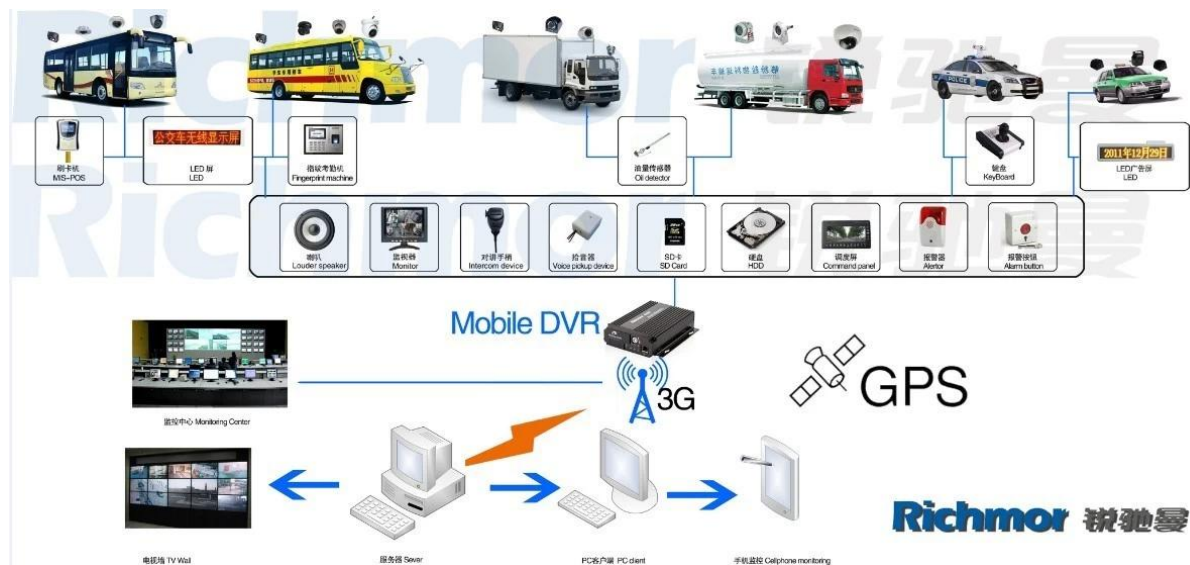

Nosso projeto DVR móvel para veículos