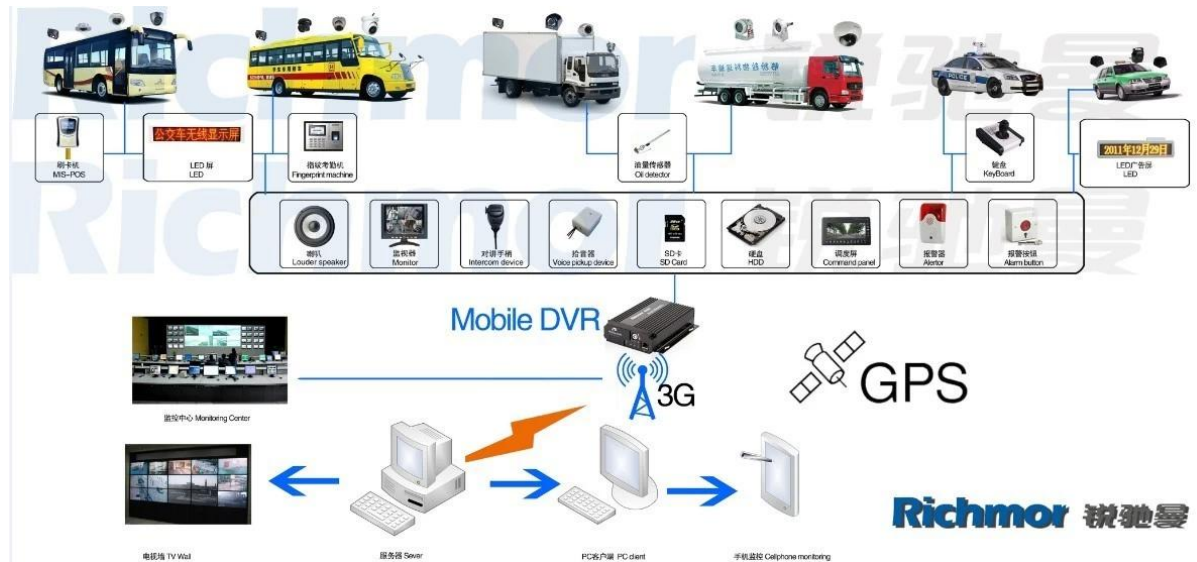

H.264 4CH 3G mobile DVR with Wifi G-Sensor GPS for car mobile DVR

Model: RCM-MDR301WDG

Main Feature:

1. 4 channel SD card Mobile DVR
2. Support 3G, GPS, WIFI, G-sensor, UPS function
3. Support PTZ remote control
4. Support real-time surveillance
5. Supports SD overwritten by days
6. Supports backup and upgrade with SD card
7. Self recovery after power reconnected
8. Stable aluminum alloy structure with shock absorber

Audio	Audio Input	Four Channels Independent Input 500Ω
	Audio Output	1 Channel(4 Channels Can Be Convert Freely)
	Basic Output Level	1.0—2.2V
	Distortion Plus Noise	≤-30dB
	Recording Mode	Sound And Image Synchronization
	Audio Compression	ADPCM
Alarm	Alarm in	4 Channels Independent Input. High Voltage Trigger
	Alarm out	2 Channels Independent output
	Move Detect	available
Network Interface	Wire line Access	Can Expand One RJ45 Ethernet Port
	Wifi	Can Expand One Wifi Module Inside
	3G	Can Expand One WCDMA or CDMA2000 Module Inside
GPS Interface	GPS	Can Expand GPS Module inside
Extend Interface	Intercom	Can Expand Intercom Module Inside
	G-Sensor	Can Expand G-Sensor Module Inside
Others	Power Consumption	DC8-36V 5% ≤10W
	Working Temperature	-20°C ~ +85°C ≤80%
	Clock	Built-In Clock, Calendar
Packaging	Product Size	138(L)*112(W)*36(H)mm
	Product Net Weight	360g

Our CMS software application

For Windows PC real-time Surveillance

For IOS & Android OS Mobile Phone Surveillance

Our Mobile DVR project for vehicles

Related Products:

SD Mobile DVR with 3G GPS

HD Mobile DVR with 3G GPS