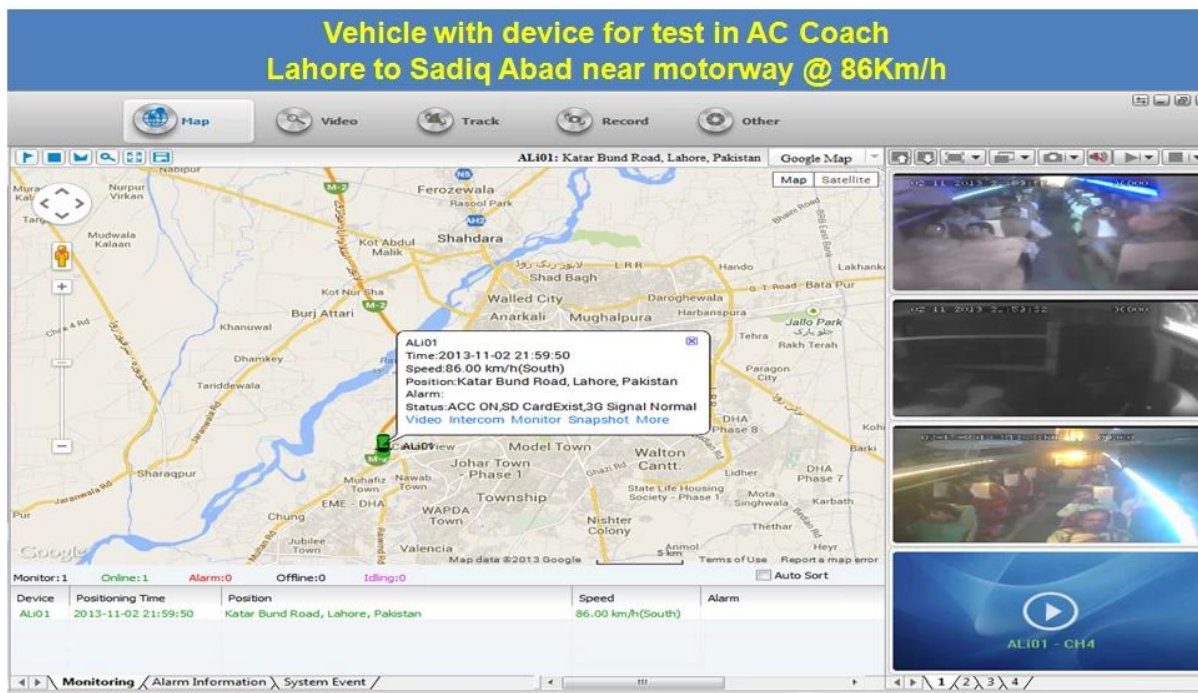

Audio	Audio Input	Four Channels Independent Input 500Ω
	Audio Output	1 Channel(4 Channels Can Be Convert Freely)
	Basic Output Level	1.0—2.2V
	Distortion Plus Noise	≤-30dB
	Recording Mode	Sound And Image Synchronization
	Audio Compression	ADPCM
Alarm	Alarm in	4 Channels Independent Input. High Voltage Trigger
	Alarm out	2 Channels Independent output
	Move Detect	available
Network Interface	Wire line Access	Can Expand One RJ45 Ethernet Port
	Wifi	Can Expand One Wifi Module Inside
	3G	Can Expand One WCDMA or CDMA2000 Module Inside
GPS Interface	GPS	Can Expand GPS Module inside
Extend Interface	Intercom	Can Expand Intercom Module Inside
	G-Sensor	Can Expand G-Sensor Module Inside
Others	Power Consumption	DC8-36V 5% ≤10W
	Working Temperature	-20°C ~ +85°C ≤80%
	Clock	Built-In Clock, Calendar
Packaging	Product Size	138(L)*112(W)*36(H)mm
	Product Net Weight	360g

Our CMS software application

For Windows PC real-time Surveillance