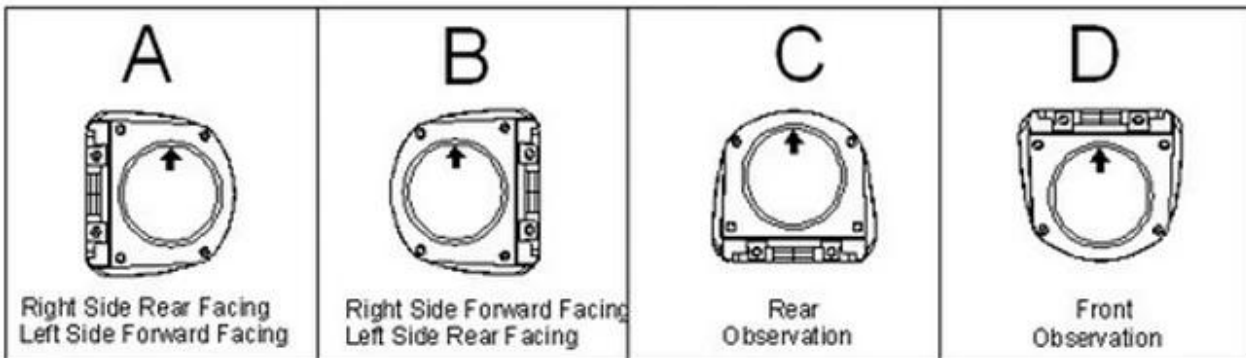

Car Side View Camera's Character:

- 1.Metal-cases mobile side view with fixed lens.
- 2.Available in silver finish.
- 3.Low power consumption
- 4.Easy installation on ceiling or wall, surface or flush mount.
- 5.IP67 waterproof

Car Side View Camera's Parameter:

Item	Parameter
Sensor	1/3 Color Sony CCD
TV System	PAL/NTSC
Resolution	420TVL/480TVL/600TL for optional
Sensitivity	0 Lux at F1.2 (Infrared LED On)
Scanning System	625TVL, 2:1 Interlace
Synchronization	Internal
Infrared Spectrum	850nm

S/N Ratio	More than 50 dB, (AGC off)
Auto Gain Control (AGC)	Auto
White Balance	Auto
Electronic Shutter	Auto
Back Light Compensation	Auto
Infrared LED	12 LEDs
IR LED Range	10 Meter
Video Output	1 Vp-p, 75Ωcomposite , BNC x1
Audio Output	For Option
Mirror Function	For Options
Gamma Ratio	0.45
Lens	f3.6mm Standard Lens,2.8mm/6mm For Options
Exterior Focus Adjustment	N/A
Lens Mount	M12XP0.5mm Thread
Pan Adjusting	0-360°
Power Supply	12V DC ±10%
Power Consumption	210mA
Size(LXWXH)	76.4 x 60.5 x 56mm
Net Weight	215g
Waterproof	IP67
Temperature	-10°C to +50°C

Camera Module Orientation Matches Letter Orientation Illustrated:

Car Side View Camera's Certification:

Richmor have **Car Side View Camera** and [7 Inch LCD Car Monitor](#) for Vehicle to realize real time remotely monitoring.