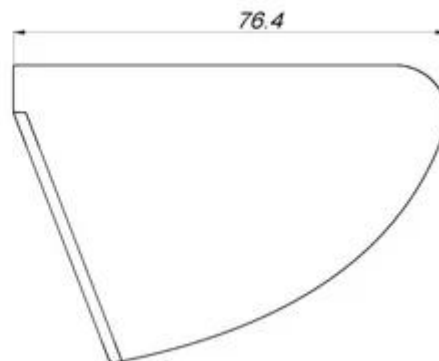

Car Side View Camera's Character:

- 1.Metal-cases mobile side view with fixed lens.
- 2.Available in silver finish.
- 3.Low power consumption
- 4.Easy installation on ceiling or wall, surface or flush mount.
- 5.IP67 waterproof

Car Side View Camera's Parameter:

Item	Parameter
Sensor	1/3 Color Sony CCD
TV System	PAL/NTSC
Resolution	420TVL/480TVL/600TL for optional
Sensitivity	0 Lux at F1.2 (Infrared LED On)
Scanning System	625TVL, 2:1 Interlace
Synchronization	Internal
Infrared Spectrum	850nm

S/N Ratio	More than 50 dB, (AGC off)
Auto Gain Control (AGC)	Auto
White Balance	Auto
Electronic Shutter	Auto
Back Light Compensation	Auto
Infrared LED	12 LEDs
IR LED Range	10 Meter
Video Output	1 Vp-p, 75Ωcomposite , BNC x1
Audio Output	For Option
Mirror Function	For Options
Gamma Ratio	0.45
Lens	f3.6mm Standard Lens,2.8mm/6mm For Options
Exterior Focus Adjustment	N/A
Lens Mount	M12XP0.5mm Thread
Pan Adjusting	0-360°
Power Supply	12V DC ±10%
Power Consumption	210mA
Size(LXWXH)	76.4 x 60.5 x 56mm
Net Weight	215g
Waterproof	IP67
Temperature	-10°C to +50°C