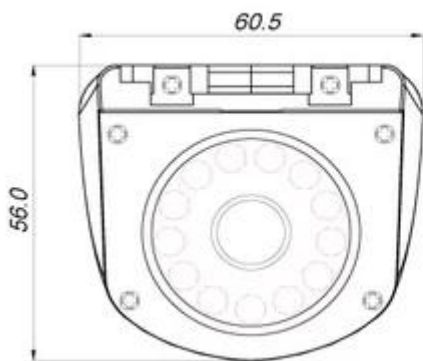

Car Side View Camera's Character:

- 1.Metal-cases mobile side view with fixed lens.
- 2.Available in silver finish.
- 3.Low power consumption
- 4.Easy installation on ceiling or wall, surface or flush mount.
- 5.IP67 waterproof

Car Side View Camera's Parameter:

Item	Parameter
Sensor	1/3 Color Sony CCD
TV System	PAL/NTSC
Resolution	420TVL/480TVL/600TL for optional
Sensitivity	0 Lux at F1.2 (Infrared LED On)
Scanning System	625TVL, 2:1 Interlace
Synchronization	Internal
Infrared Spectrum	850nm

S/N Ratio	More than 50 dB, (AGC off)
Auto Gain Control (AGC)	Auto
White Balance	Auto
Electronic Shutter	Auto
Back Light Compensation	Auto
Infrared LED	12 LEDs
IR LED Range	10 Meter
Video Output	1 Vp-p, 75Ωcomposite , BNC x1
Audio Output	For Option
Mirror Function	For Options
Gamma Ratio	0.45
Lens	f3.6mm Standard Lens,2.8mm/6mm For Options
Exterior Focus Adjustment	N/A
Lens Mount	M12XP0.5mm Thread
Pan Adjusting	0-360°
Power Supply	12V DC ±10%
Power Consumption	210mA
Size(LXWXH)	76.4 x 60.5 x 56mm
Net Weight	215g
Waterproof	IP67
Temperature	-10°C to +50°C

Camera Module Orientation Matches Letter Orientation Illustrated:

Car Side View Camera's Certification:

Richmor have **Car Side View Camera** and [7 Inch LCD Car Monitor](#) for Vehicle to realize real time remotely monitoring.