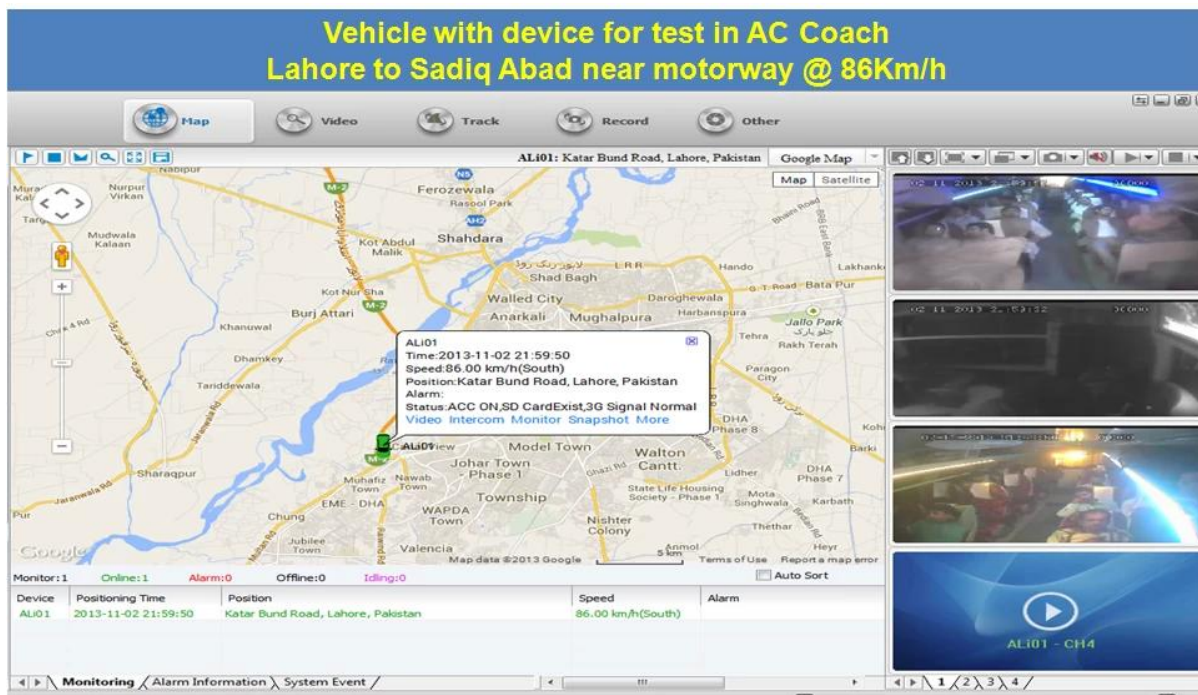

Others	Power Consumption	DC8-36V 5% ≤10W
	Working Temperature	-20°C ~ +85°C ≤80%
	Clock	Built-In Clock, Calendar
Packaging	Product Size	170(L)*141(W)*41(H)mm
	Product Net Weight	0.7KG

Our CMS software application

For Windows PC real-time Surveillance

For IOS & Android OS Mobile Phone Surveillance