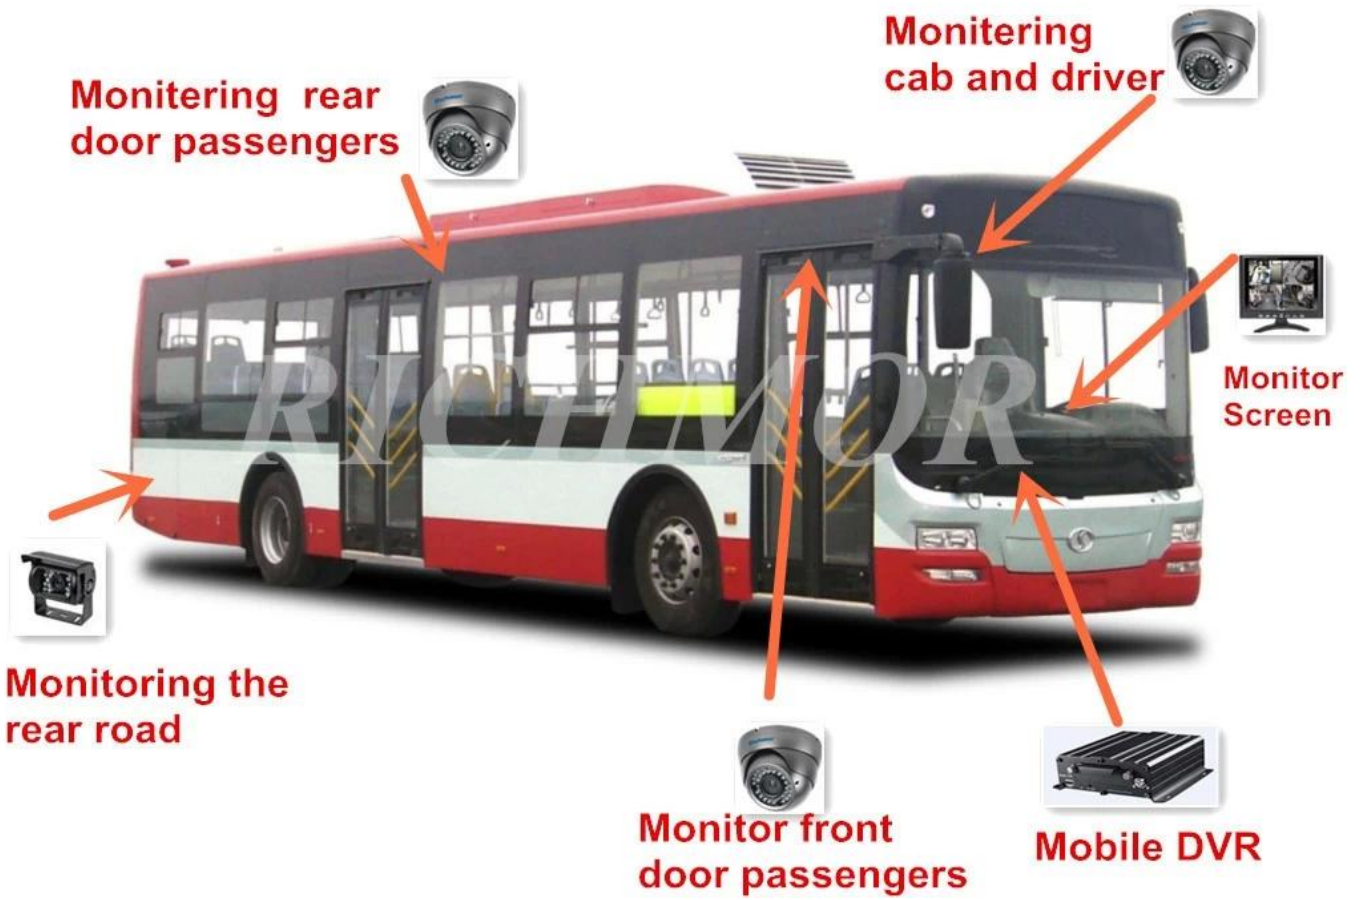

Romote Viewing Surveillance 3G 4G Mobile DVR School bus solution

The Professional Mobile DVR Solution For Truck

Professional Mobile DVR Solution for Bus

Application

Widely used in passenger car, bus, taxi, school bus, lorry, dangerous vehicle, personal car and ship etc.