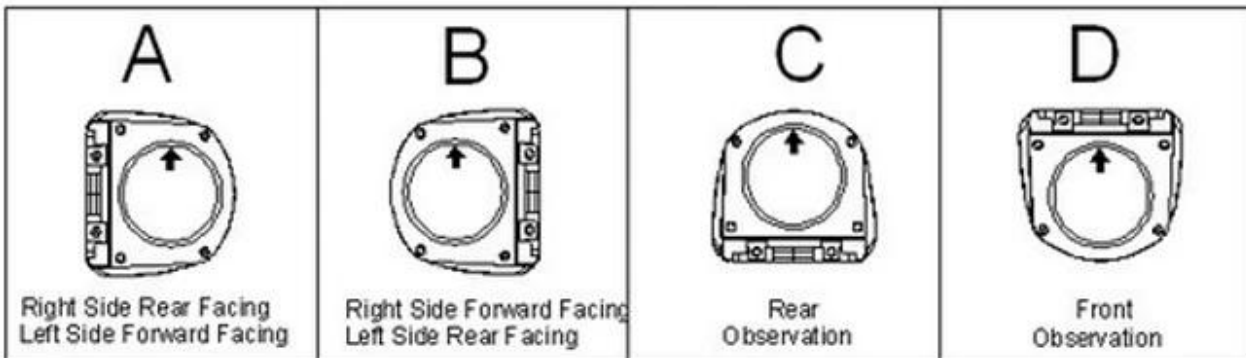

Car Side View Camera's Character:

- 1.Metal-cases mobile side view with fixed lens.
- 2.Available in silver finish.
- 3.Low power consumption
- 4.Easy installation on ceiling or wall, surface or flush mount.
- 5.IP67 waterproof

Car Side View Camera's Parameter:

Item	Parameter
Sensor	1/3 Color Sony CCD
TV System	PAL/NTSC
Resolution	420TVL/480TVL/600TL for optional
Sensitivity	0 Lux at F1.2 (Infrared LED On)
Scanning System	625TVL, 2:1 Interlace
Synchronization	Internal
Infrared Spectrum	850nm

S/N Ratio	More than 50 dB, (AGC off)
Auto Gain Control (AGC)	Auto
White Balance	Auto
Electronic Shutter	Auto
Back Light Compensation	Auto
Infrared LED	12 LEDs
IR LED Range	10 Meter
Video Output	1 Vp-p, 75Ω composite , BNC x1
Audio Output	For Option
Mirror Function	For Options
Gamma Ratio	0.45
Lens	f3.6mm Standard Lens, 2.8mm/6mm For Options
Exterior Focus Adjustment	N/A
Lens Mount	M12XP0.5mm Thread
Pan Adjusting	0-360°
Power Supply	12V DC ±10%
Power Consumption	210mA
Size(LXWXH)	76.4 x 60.5 x 56mm
Net Weight	215g
Waterproof	IP67
Temperature	-10°C to +50°C

Camera Module Orientation Matches Letter Orientation Illustrated:

Car Side View Camera's Certification:

Richmor have **Car Side View Camera** and **7 Inch LCD Car Monitor** for Vehicle to realize real time remotely monitoring.