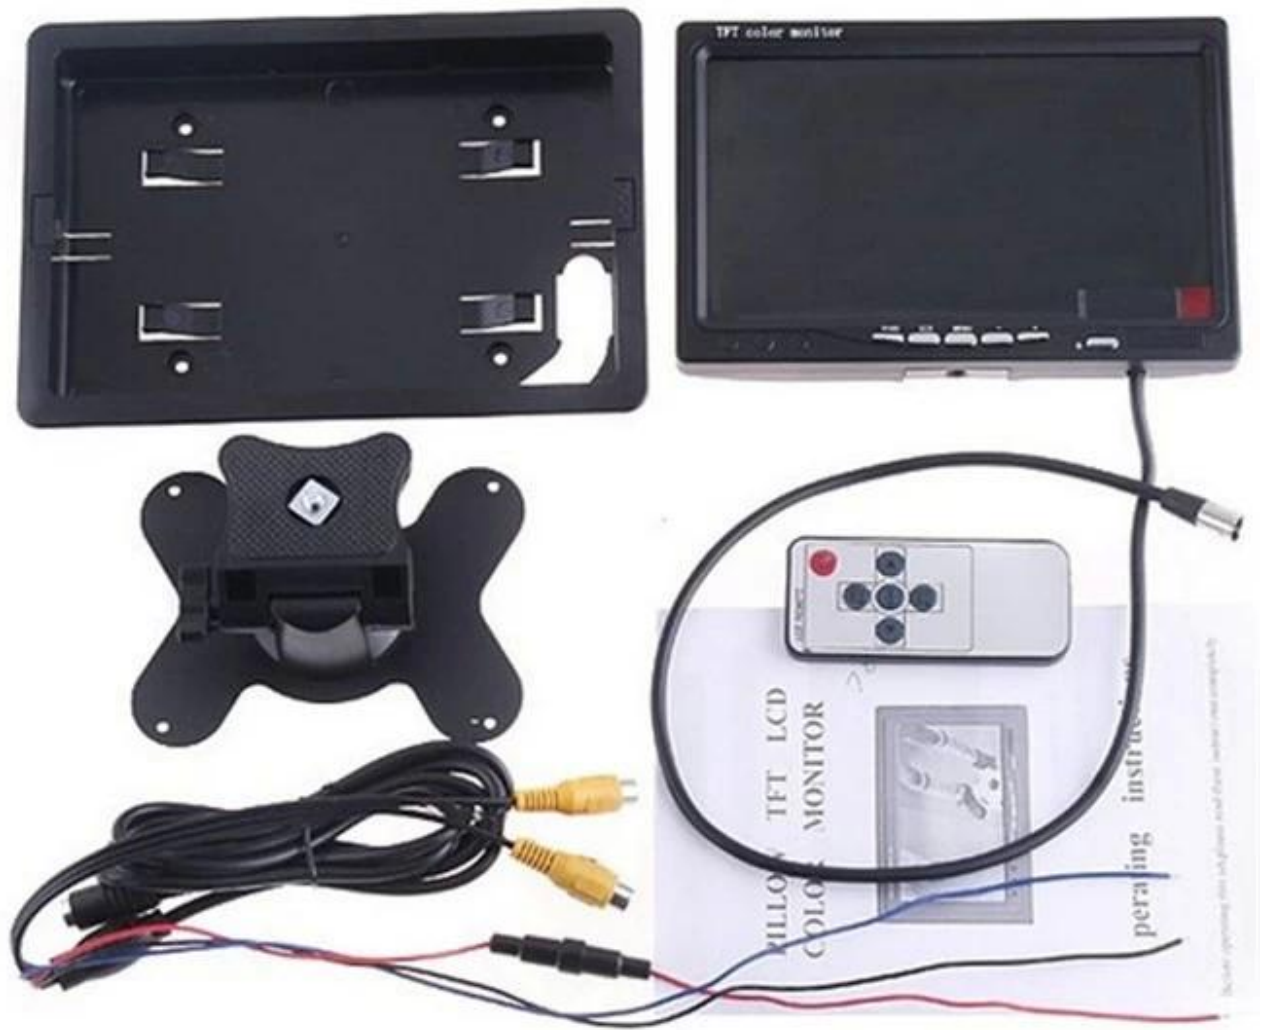

1080P hd monitor screen for vehicle security with mobile dvr

LCD Car Monitor's Character:

1. Display: 7inch TFT LCD panel, 16:9
2. Resolution: 234 x 480pixels
3. Power supply: DC 12V ,Power consumption:≤7W
4. Multi-purpose LCD monitor for VCD/DVD/TV/GPS
5. Blue screen appears with the disappearance of video signal
6. Connecting wire can go through the tube in car seat
7. Using high quality cable and high brightness backlight to improve clearness and last long
8. Color available: Black

LCD Car Monitor's Pictures:

LCD Car Monitor's Parameter:

7inch lcd monitor with BNC input,220V Adapter

7 inch TFT LCD monitor

Resolution:480*RGB*234

Display Mode: 16:9

Brightness:300cd/m2

System:NTSC/PAL

video:two way video input (BNC connector)

audio:1 audio input

Analog LCD panel OSD menu language:English/Chinese

Rear watching:image can be changed left and right,up and down

Power supply: DC12V

Comes with 220V-12V adapter

Besides Products For Vehicle **7 Inch LCD Car Monitor For Vehicle**, Richmor have [P2P IP Camera](#).

7Inch LCD Car Monitor For Vehicle's Packing:

7Inch LCD Car Monitor For Vehicle's Shipping Item:

1. FedEx/DHL/UPS/TNT for samples, Door-to-Door;
2. Delivery Time: 3-7 days for samples; negotiation for batch goods.