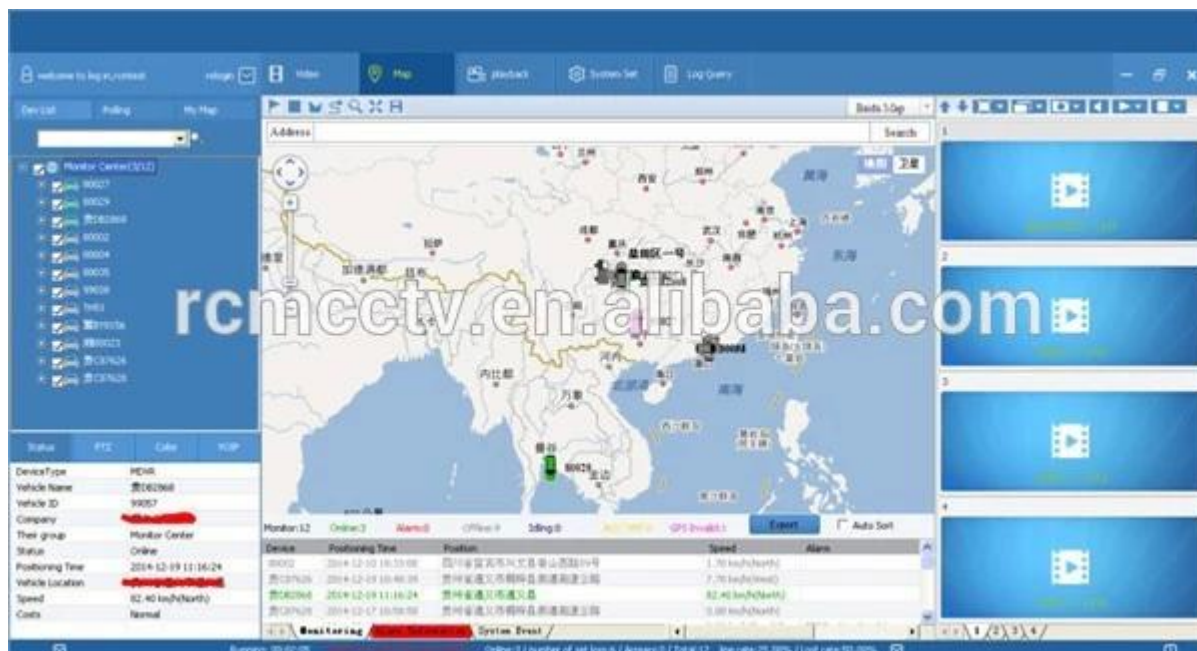

Vehicle Management System Welcome! 管理员 | Manager | Exit

Report Device User

Mileage Summary

Begin Time: 2016-01-08 00:00:00 To: 2016-01-08 16:27:09

Device: All Devices

Index	Vehicle	Total Mileage(KM)	Begin Time	Start Mileage(KM)	Start Position	End Time	End Mileage(KM)
1	鄂D3114	174.88	2016-01-08 08:00:30	22.95	22.52429, 114.00844	2016-01-08 16:25:41	157.83
2	鄂D3130	202.07	2016-01-08 07:30:17	18.1	22.88428, 112.88282	2016-01-08 16:25:28	173.97
3	24012	277.42	2016-01-08 07:08:55	23.41	23.389582, 116.675227	2016-01-08 14:57:24	300.83
4	鄂A78268	97.4	2016-01-08 00:00:25	298.97	41.572492, 118.788245	2016-01-08 08:42:38	41.08
5	24023	0	2016-01-08 00:00:07	16.28	37.158759, 120.731127	2016-01-08 16:19:07	16.28
6	鄂QF5387	416.36	2016-01-08 08:09:54	98.88	35.881432, 117.843783	2016-01-08 16:28:11	92.83
7	鄂D81712	120.98	2016-01-08 04:48:40	28.51	36.878478, 117.681941	2016-01-08 14:25:07	144.92
8	鄂D82250	45.81	2016-01-08 00:00:03	138.13	22.654284, 112.488283	2016-01-08 16:15:15	115.82
9	鄂D6153	48.64	2016-01-08 00:00:27	82	22.654187, 112.487865	2016-01-08 16:11:28	73.72
10	鄂D82268	111.72	2016-01-08 00:00:15	145.61	22.654201, 112.488245	2016-01-08 16:24:48	93.9
11	鄂D6010	52.02	2016-01-08 00:00:10	83.24	22.654234, 112.487785	2016-01-08 16:15:55	57.82
12	鄂A3080	895.08	2016-01-08 00:00:29	354.36	36.882843, 117.682781	2016-01-08 16:24:44	1089.74
13	24058	224.42	2016-01-08 07:00:58	44.57	37.949788, 116.844070	2016-01-08 16:17:34	60.4
14	28998	2.36	2016-01-08 13:11:08	17.6	28.734420, 121.238847	2016-01-08 13:57:27	19.81
15	00588	369.29	2016-01-08 00:00:54	51.84	33.733305, 115.868821	2016-01-08 16:00:58	420.33

Player software interface

Remote Viewing Surveillance 3G 4G Mobile DVR police car solution

Richmor actual case

Application

Widely used in passenger car, bus, taxi, school bus, lorry, dangerous vehicle, personal car and ship etc.